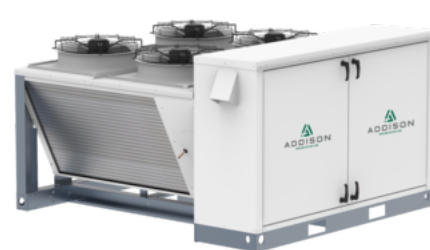

MC/MA Series Replacing Legacy FC/RC

Dear Valued Partners,

The response to our new MC/MA split system has been overwhelming! Positive reviews of the air handler's modular design, direct-drive plenum fans, and 2" double-wall construction has led us to make this product our designated split system choice.

MC C4 Cabinet

MA Horizontal and Vertical Cabinets

MC/MA Series Dimensions

7050 Overland Road, Orlando Florida 32810
www.addison-hvac.com
Office: 407.292.4400

Share this email:

[Manage](#) your preferences | [Opt out](#) using TrueRemove™