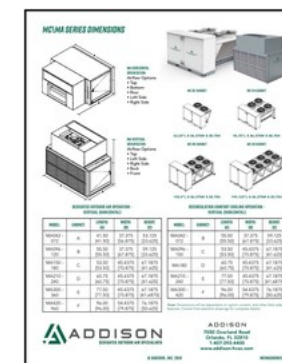

MC C4 Cabinet

MA Horizontal and Vertical Cabinets

MC/MA Series Dimensions

7050 Overland Road, Orlando Florida 32810
www.addison-hvac.com
Office: 407.292.4400

Share this email:

[Manage](#) your preferences | [Opt out](#) using TrueRemove™