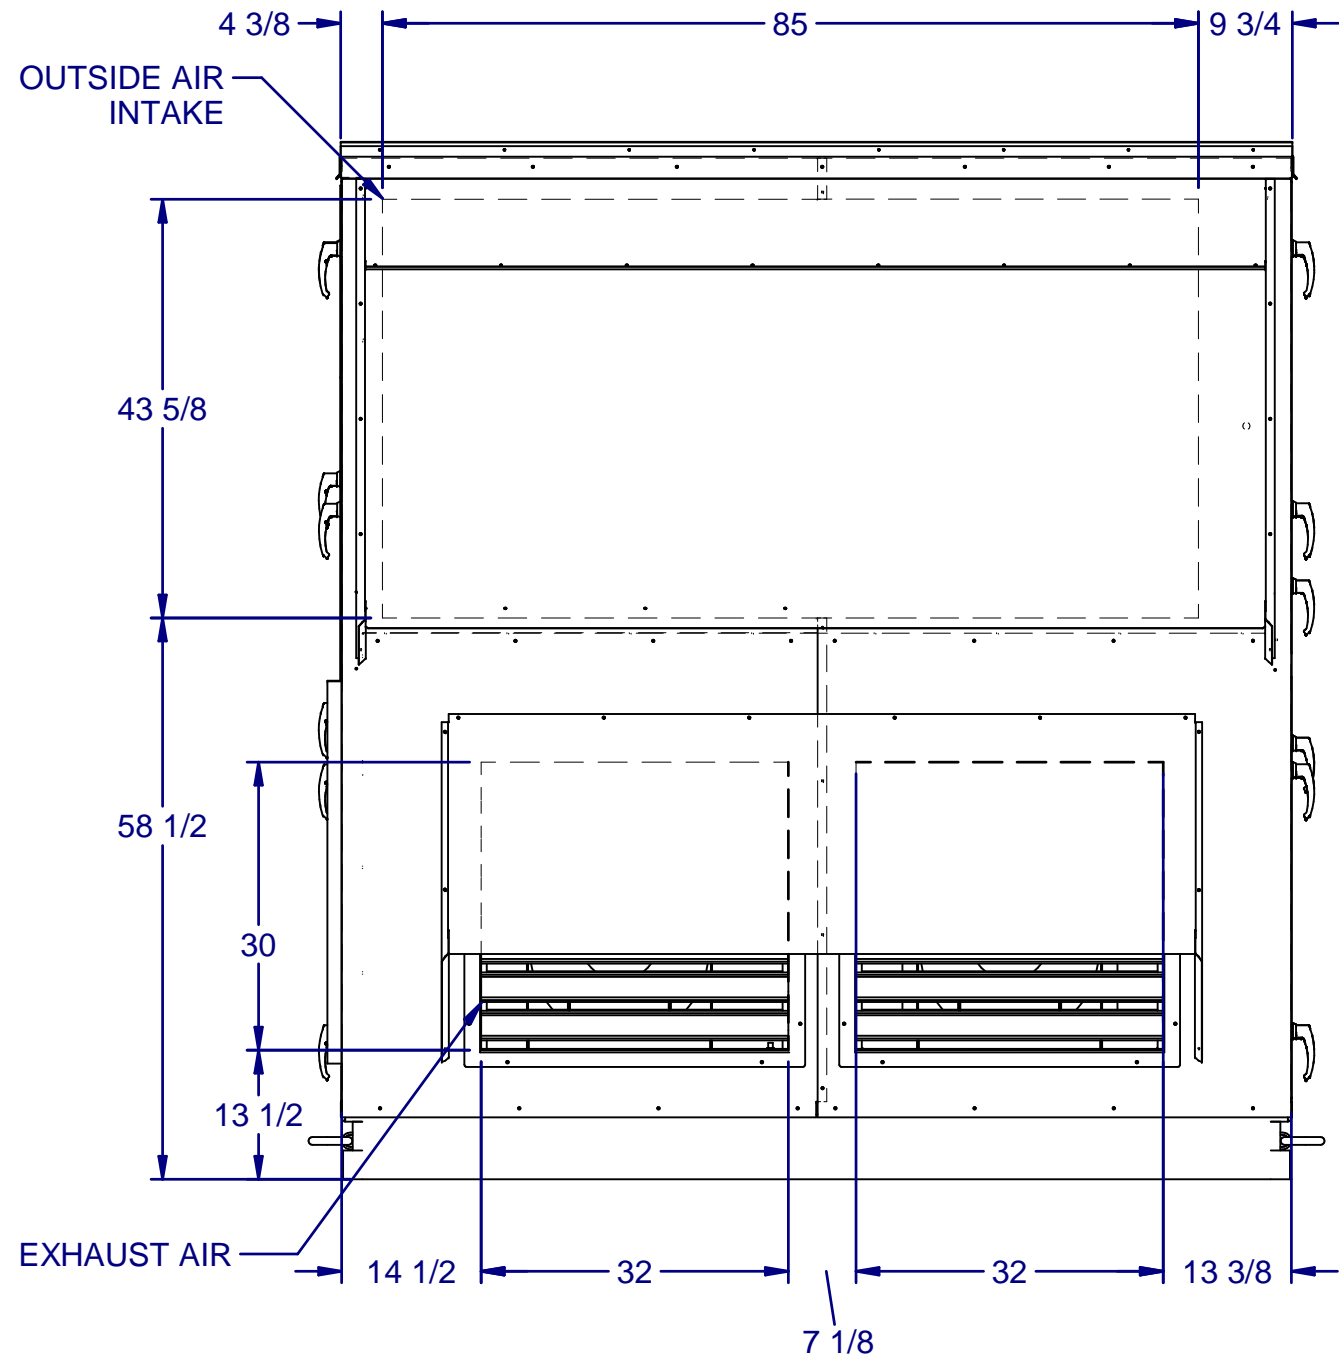

DRAWING NUMBER: 07951-0828	7/10/2020
TITLE: PR E8 CAB CULTIVA TOP SPLY-SIDE RTRN	1 OF 4

TOP PLAN VIEW
 CONDENSING SIDE
 NOT SHOWN

DRAWING NUMBER: 07951-0828	7/10/2020
TITLE: PR E8 CAB CULTIVA TOP SPLY-SIDE RTRN	2 OF 4

DRAWING NUMBER: 07951-0828	7/10/2020
TITLE: PR E8 CAB CULTIVA TOP SPLY-SIDE RTRN	3 OF 4

DRAWING NUMBER: 07951-0828	7/10/2020
TITLE: PR E8 CAB CULTIVA TOP SPLY-SIDE RTRN	4 OF 4