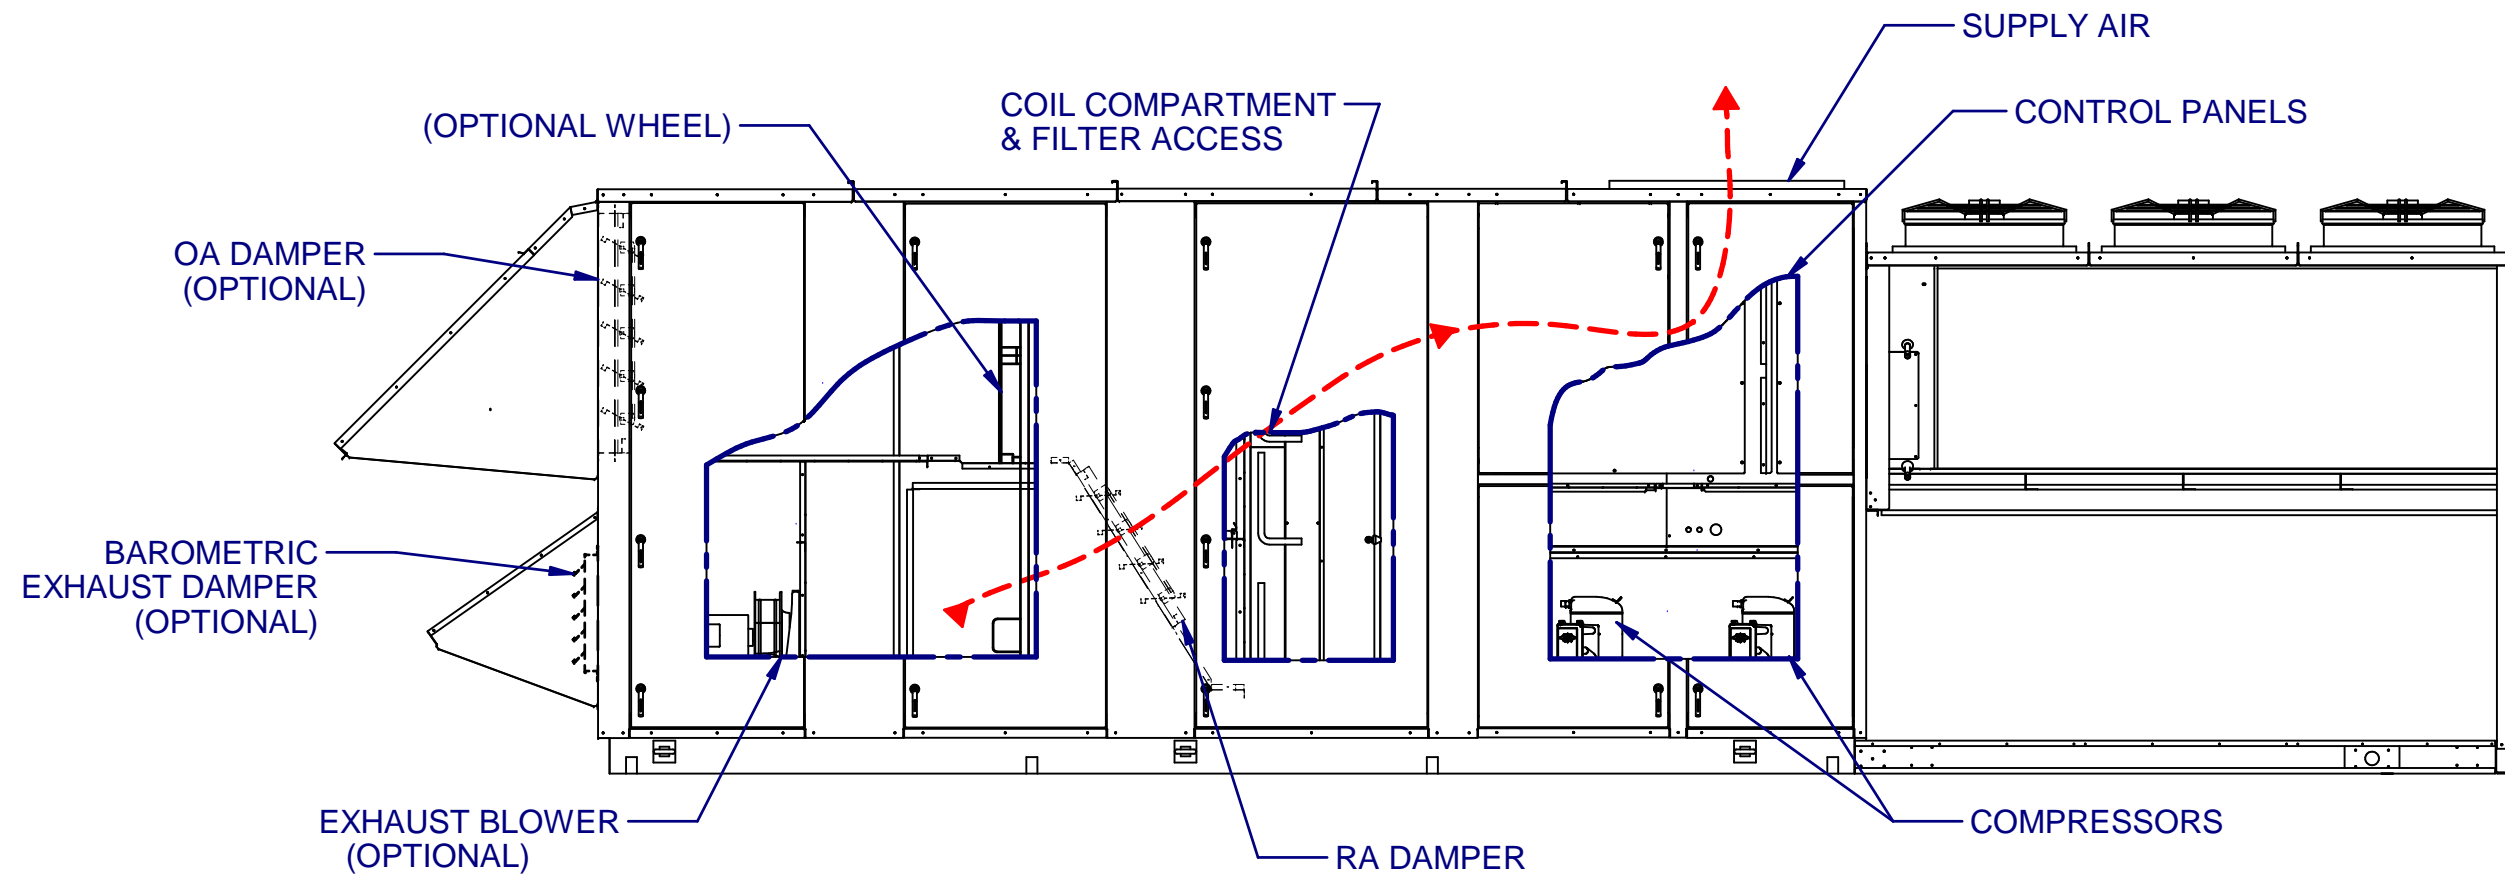

DRAWING NUMBER: 07951-0828	7/10/2020
TITLE: PR E8 CAB CULTIVA TOP SPLY-SIDE RTRN	1 OF 4

TOP PLAN VIEW
 CONDENSING SIDE
 NOT SHOWN

DRAWING NUMBER: 07951-0828	7/10/2020
TITLE: PR E8 CAB CULTIVA TOP SPLY-SIDE RTRN	2 OF 4

DRAWING NUMBER: 07951-0828	7/10/2020
TITLE: PR E8 CAB CULTIVA TOP SPLY-SIDE RTRN	3 OF 4

DRAWING NUMBER: 07951-0828	7/10/2020
TITLE: PR E8 CAB CULTIVA TOP SPLY-SIDE RTRN	4 OF 4