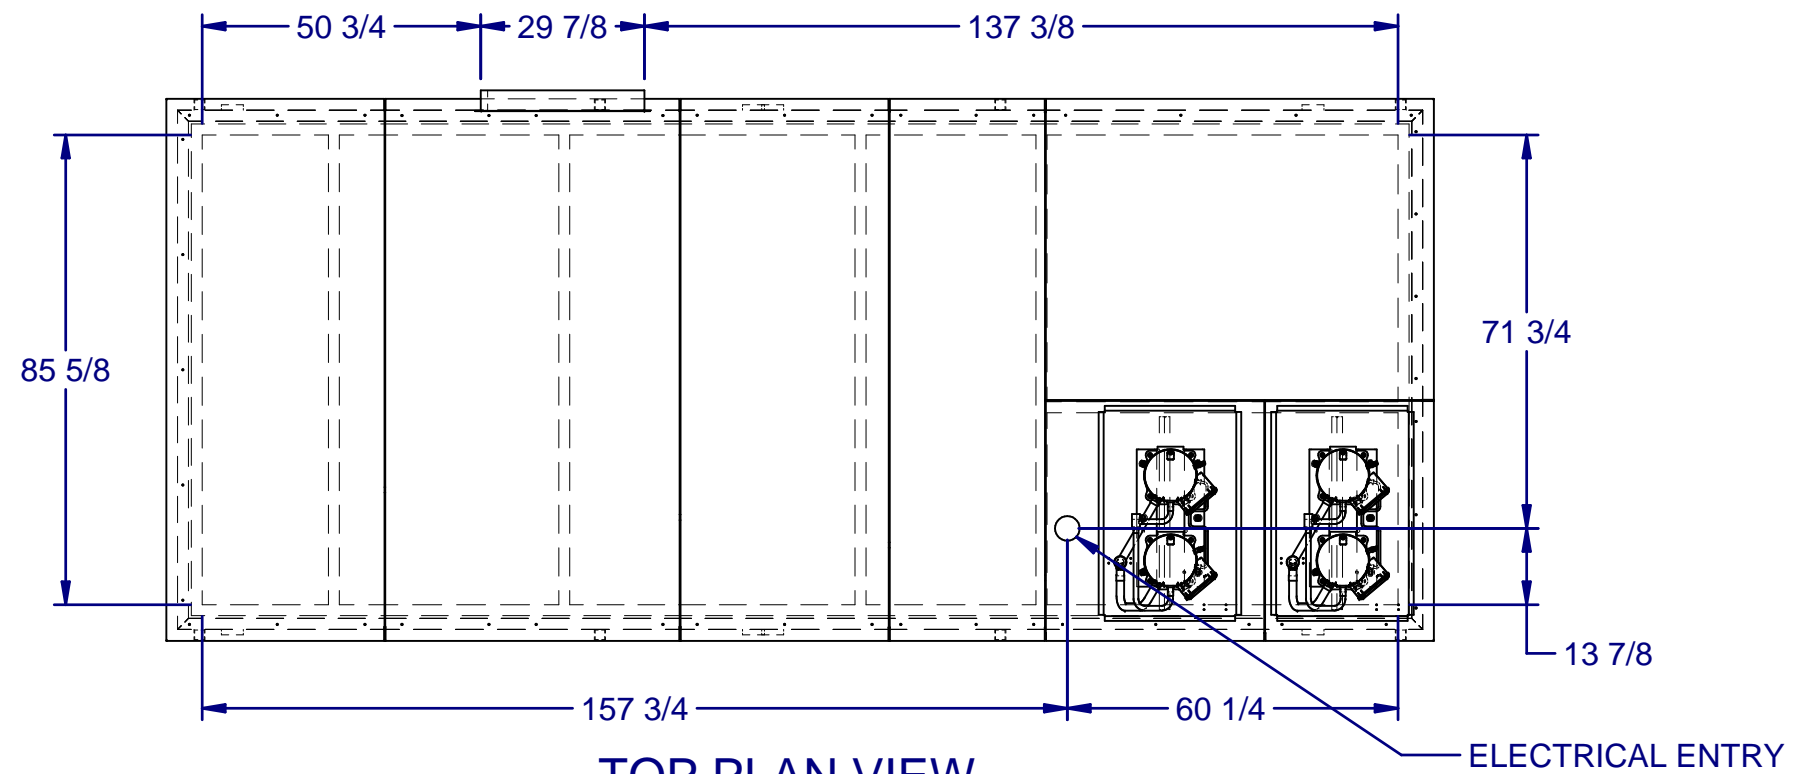

DRAWING NUMBER: 07951-0828	7/10/2020
TITLE: PR E8 CAB CULTIVA TOP SPLY-SIDE RTRN	1 OF 4

TOP PLAN VIEW
 CONDENSING SIDE
 NOT SHOWN

DRAWING NUMBER: 07951-0828	7/10/2020
TITLE: PR E8 CAB CULTIVA TOP SPLY-SIDE RTRN	2 OF 4

DRAWING NUMBER: 07951-0828	7/10/2020
TITLE: PR E8 CAB CULTIVA TOP SPLY-SIDE RTRN	3 OF 4

DRAWING NUMBER: 07951-0828	7/10/2020
TITLE: PR E8 CAB CULTIVA TOP SPLY-SIDE RTRN	4 OF 4