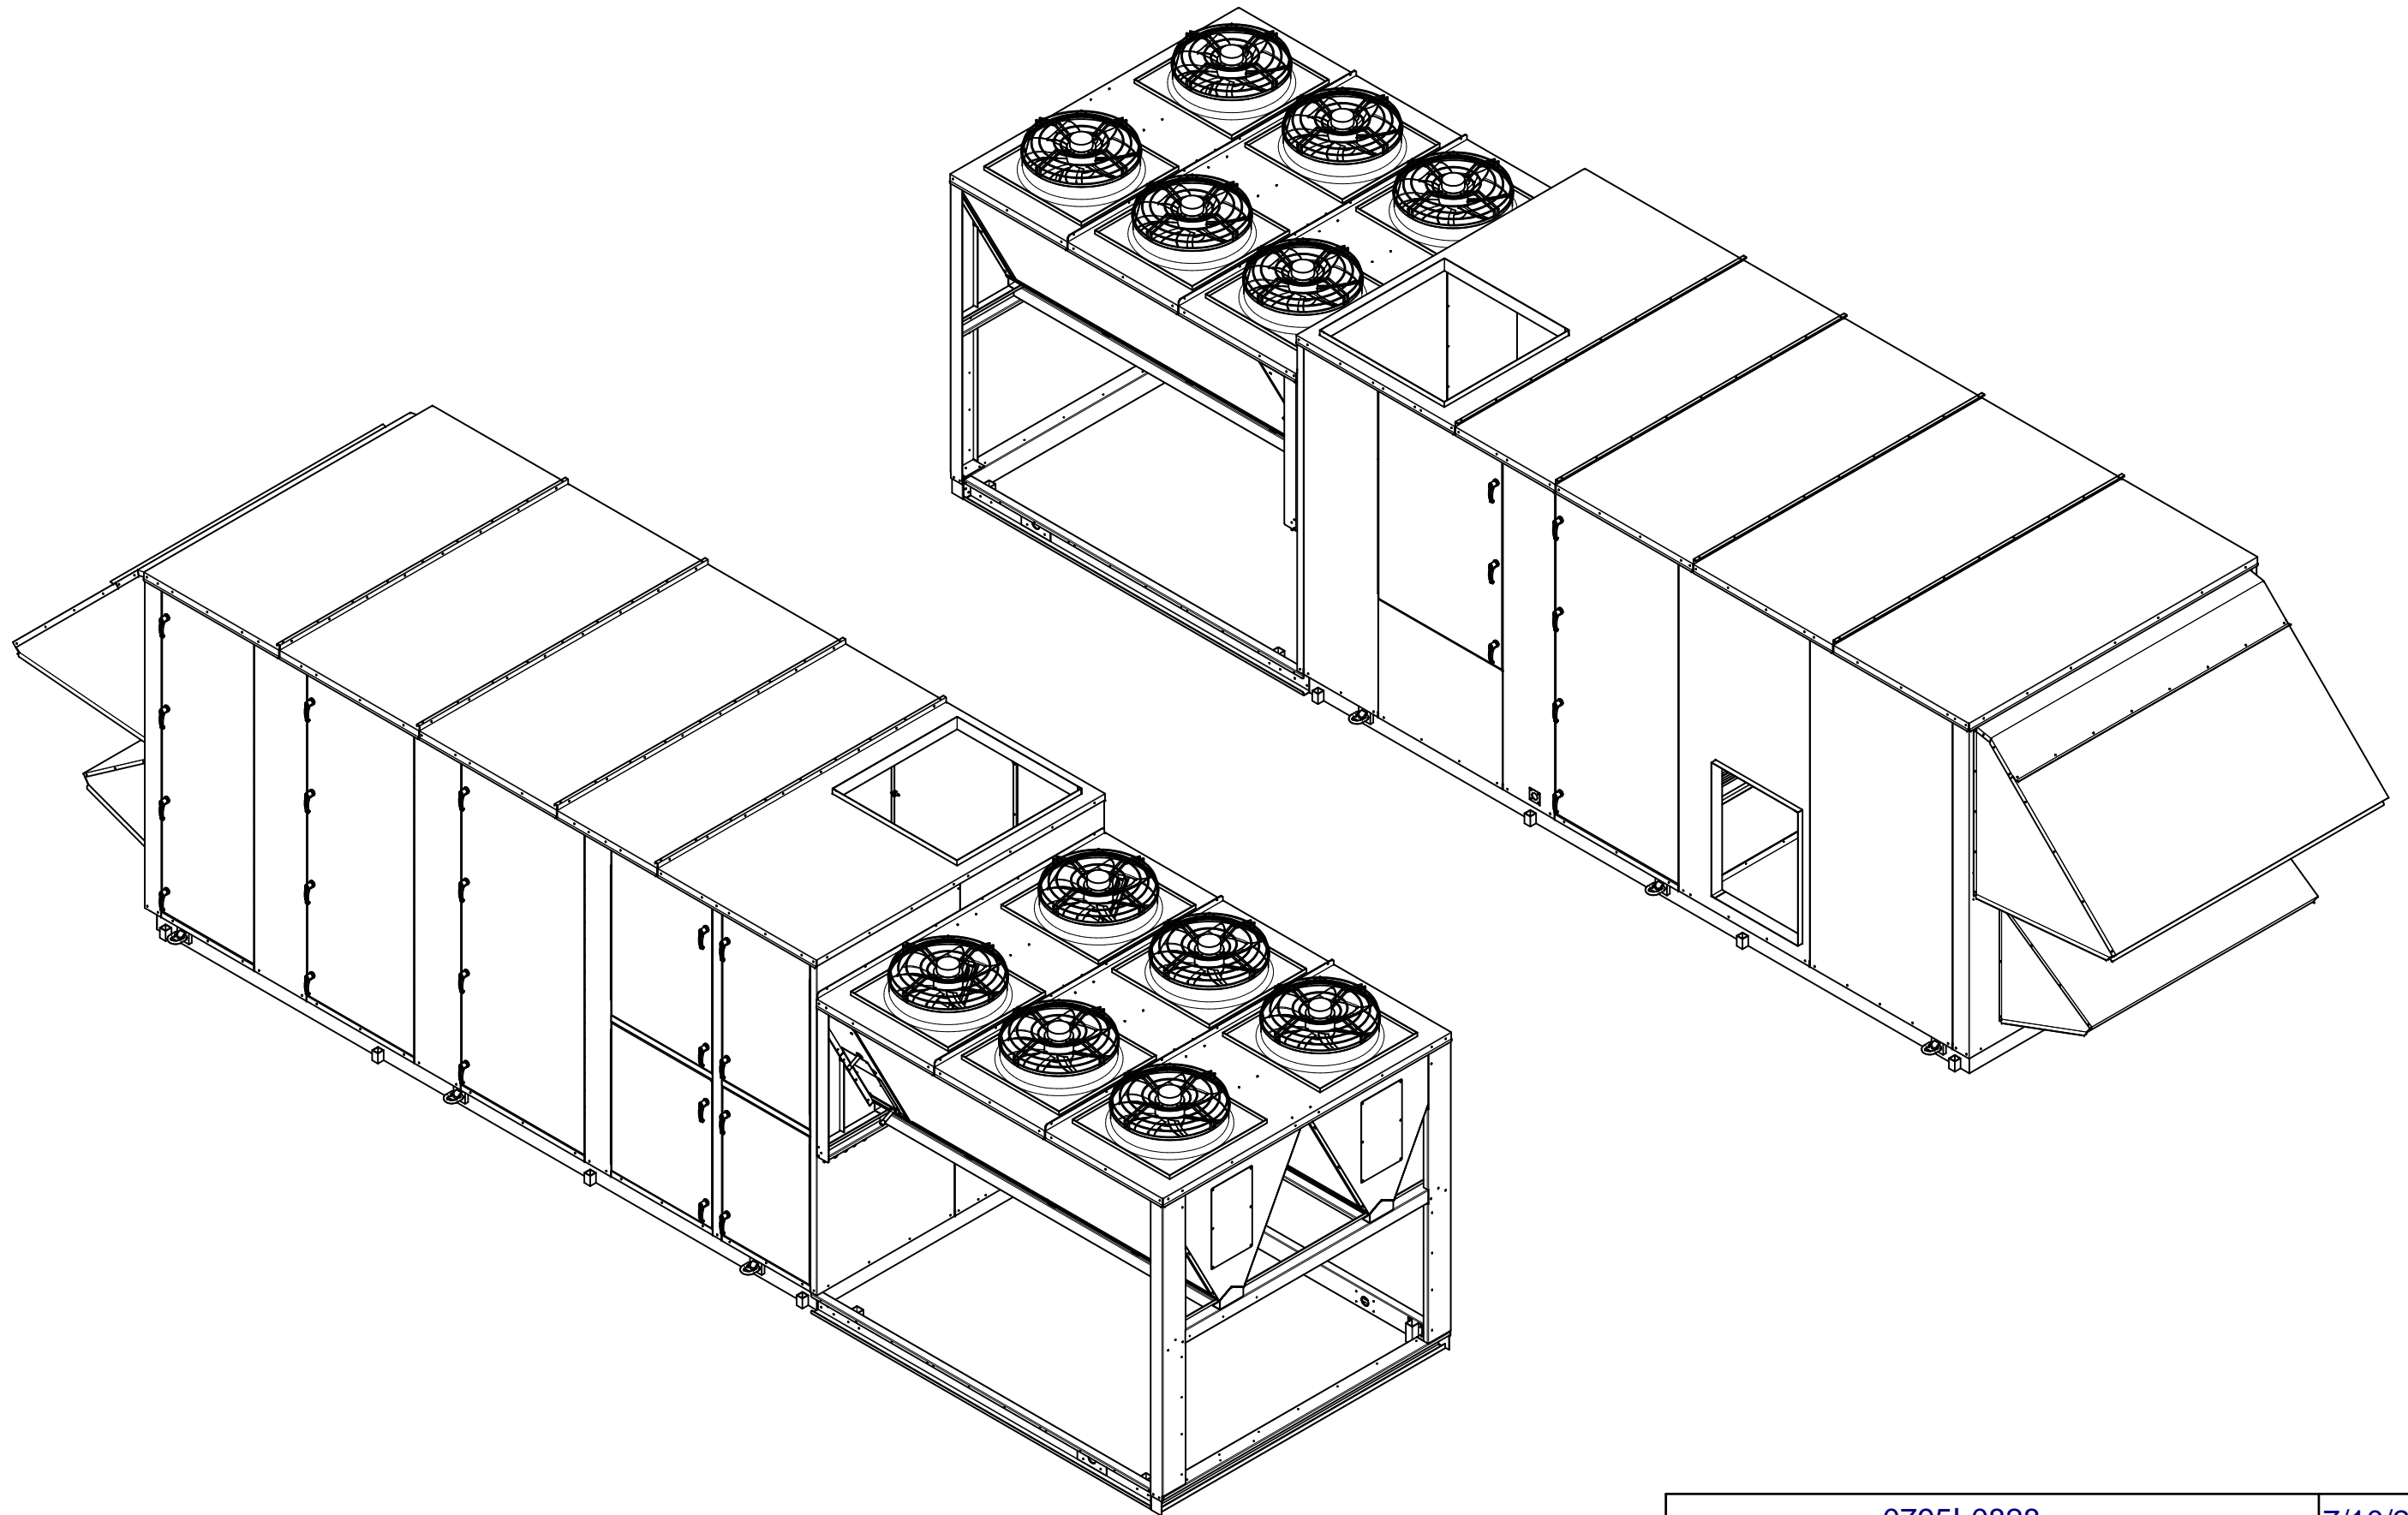

DRAWING NUMBER: 07951-0828	7/10/2020
TITLE: PR E8 CAB CULTIVA TOP SPLY-SIDE RTRN	1 OF 4

TOP PLAN VIEW
 CONDENSING SIDE
 NOT SHOWN

DRAWING NUMBER: 07951-0828	7/10/2020
TITLE: PR E8 CAB CULTIVA TOP SPLY-SIDE RTRN	2 OF 4

DRAWING NUMBER: 07951-0828	7/10/2020
TITLE: PR E8 CAB CULTIVA TOP SPLY-SIDE RTRN	3 OF 4

DRAWING NUMBER: 07951-0828	7/10/2020
TITLE: PR E8 CAB CULTIVA TOP SPLY-SIDE RTRN	4 OF 4