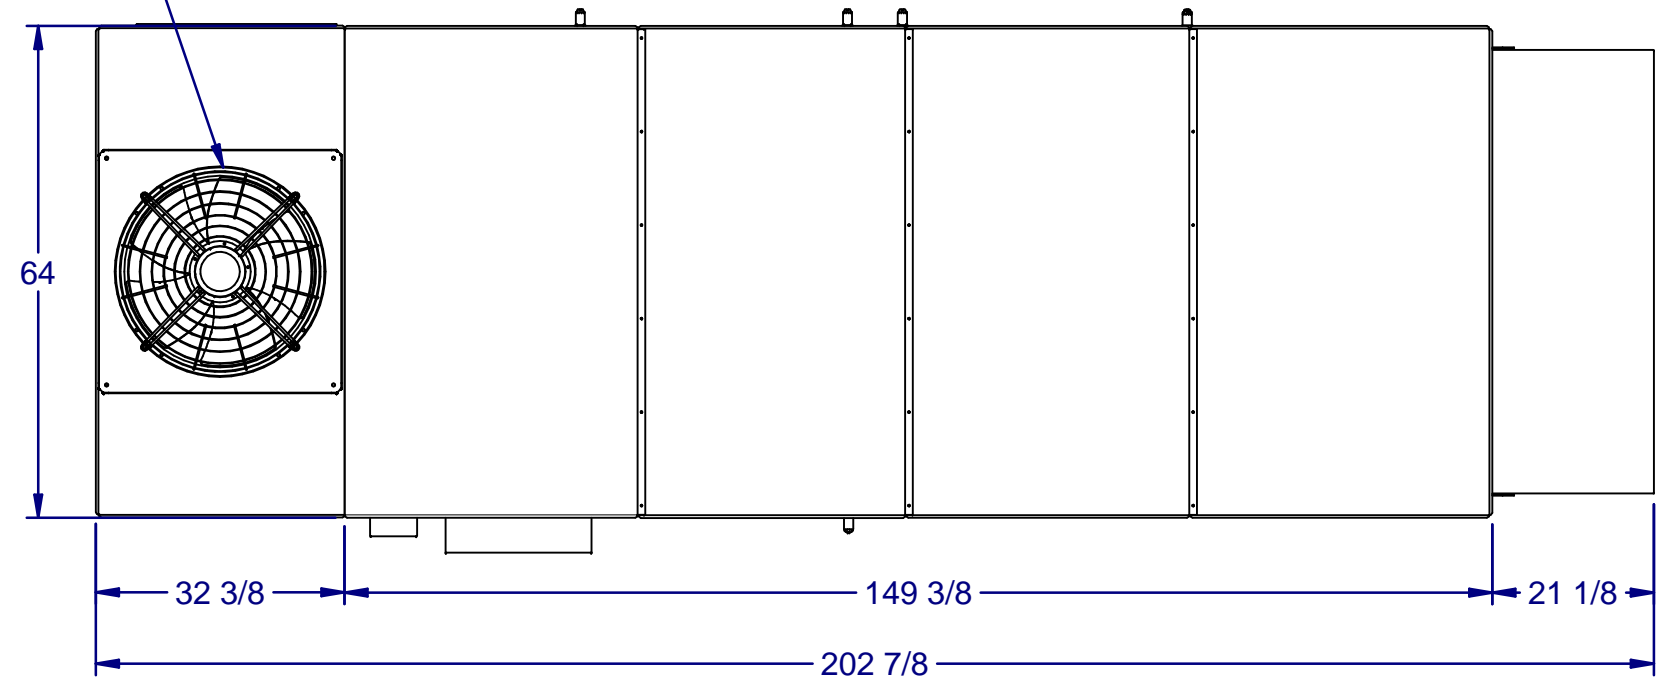

CONDENSER FAN

DRAWING NUMBER: 05041-2521	12/21/2015
TITLE: PR B1XL CAB HOR	1 OF 2

TOP PLAN VIEW
CONDENSING SIDE
NOT SHOWN

DRAWING NUMBER: 05041-2521	12/21/2015
TITLE: PR B1XL CAB HOR	2 OF 2