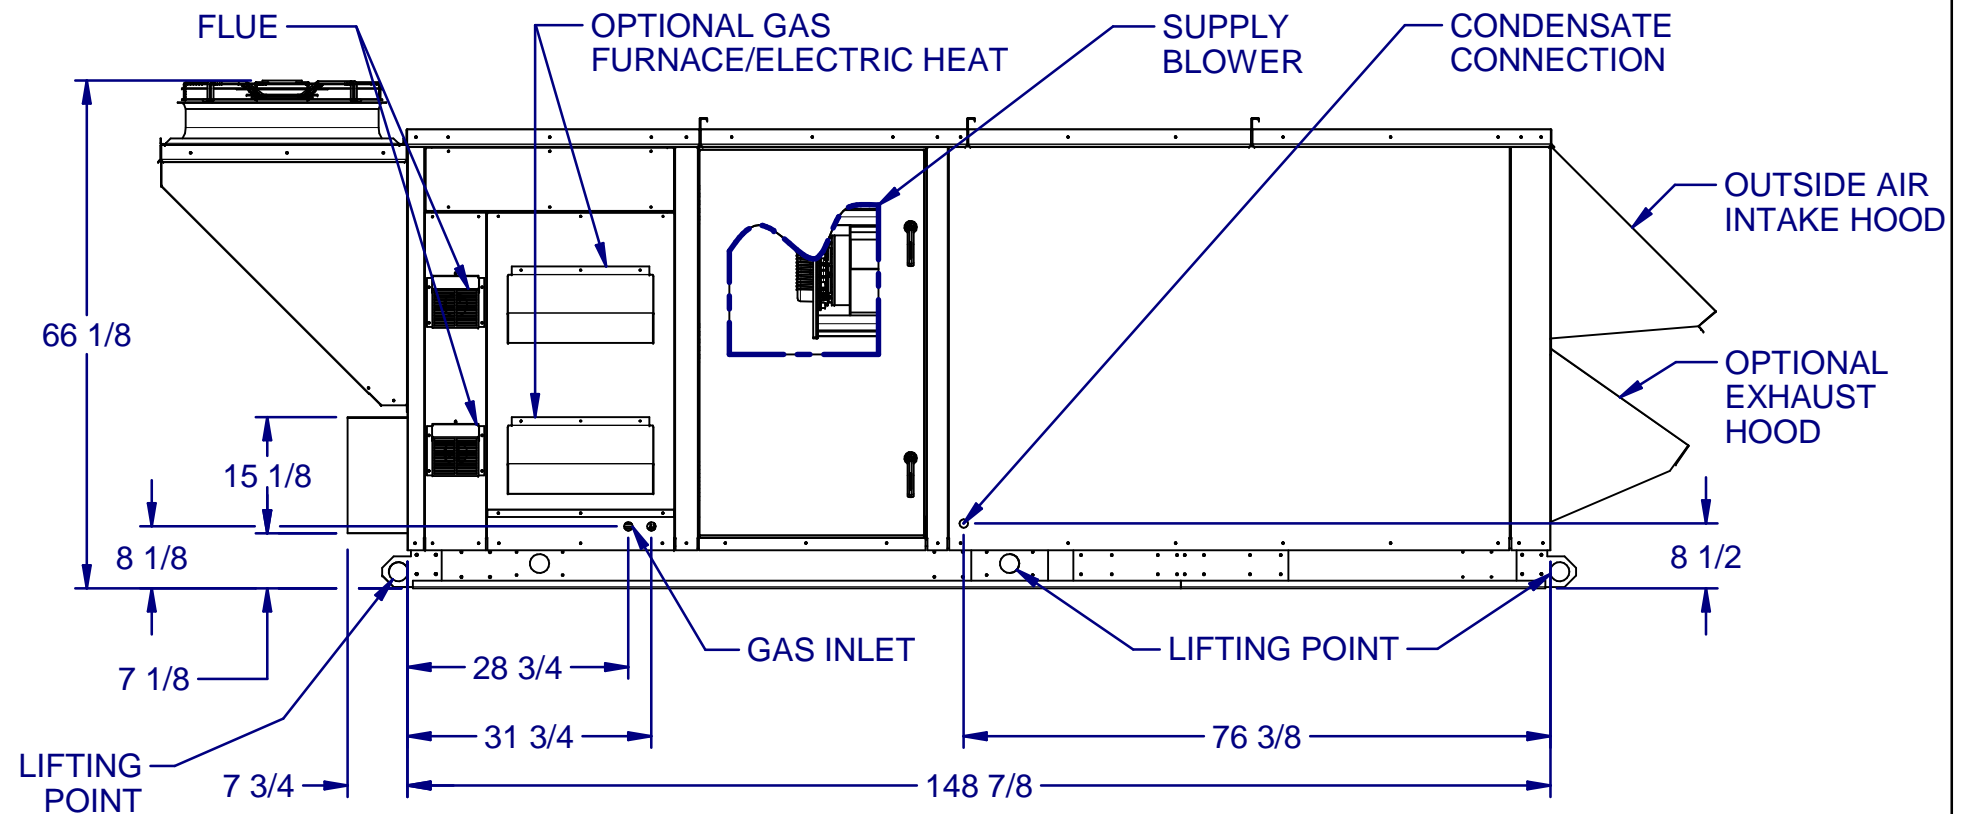

CONDENSER FAN

DRAWING NUMBER: 05041-2521	12/21/2015
TITLE: PR B1XL CAB HOR	1 OF 2

TOP PLAN VIEW
CONDENSING SIDE
NOT SHOWN

DRAWING NUMBER: 05041-2521	12/21/2015
TITLE: PR B1XL CAB HOR	2 OF 2