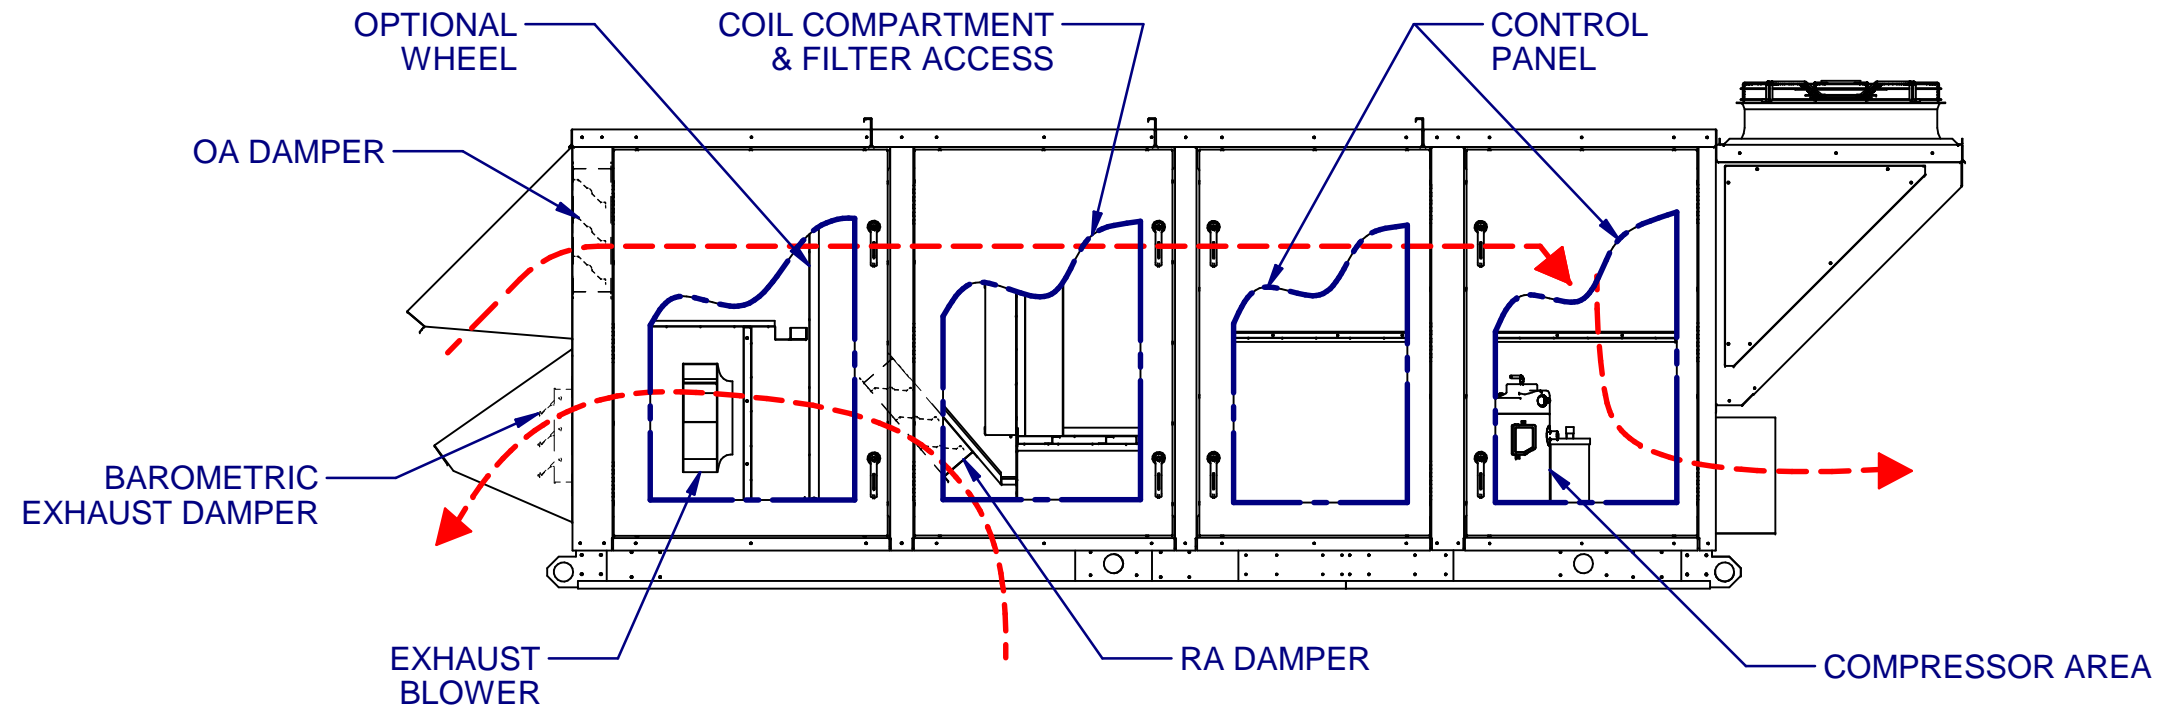

CONDENSER FAN

DRAWING NUMBER: 05041-2521	12/21/2015
TITLE: PR B1XL CAB HOR	1 OF 2

TOP PLAN VIEW
CONDENSING SIDE
NOT SHOWN

DRAWING NUMBER: 05041-2521	12/21/2015
TITLE: PR B1XL CAB HOR	2 OF 2