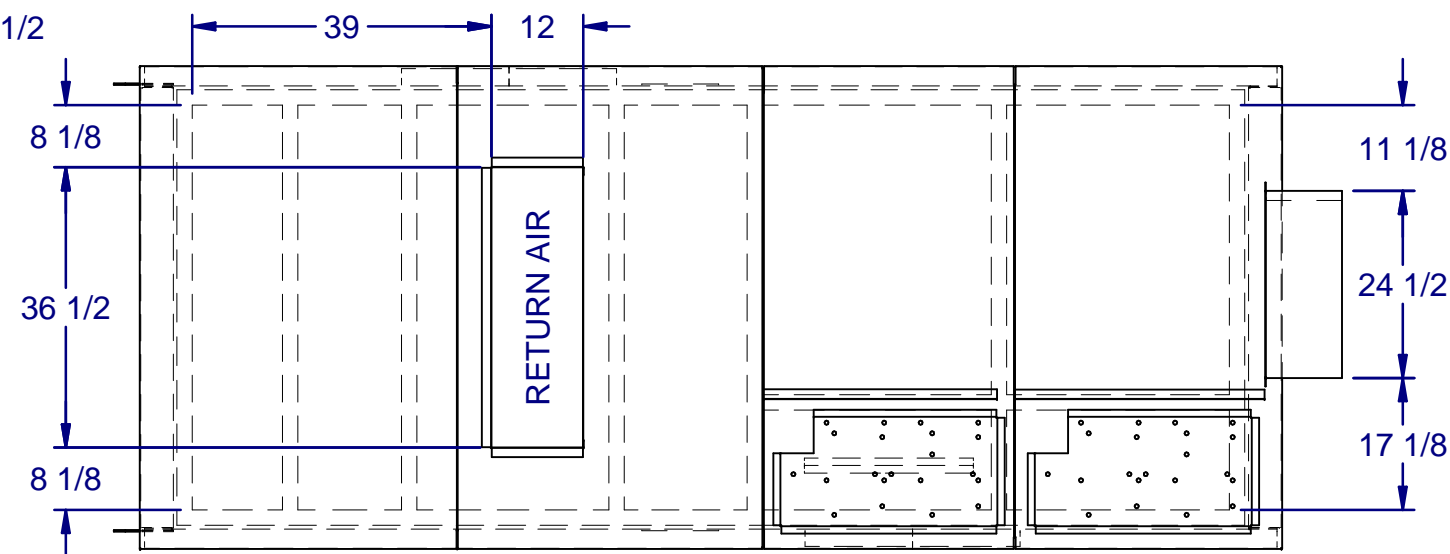

CONDENSER FAN

DRAWING NUMBER: 05041-2521	12/21/2015
TITLE: PR B1XL CAB HOR	1 OF 2

TOP PLAN VIEW
CONDENSING SIDE
NOT SHOWN

DRAWING NUMBER: 05041-2521	12/21/2015
TITLE: PR B1XL CAB HOR	2 OF 2