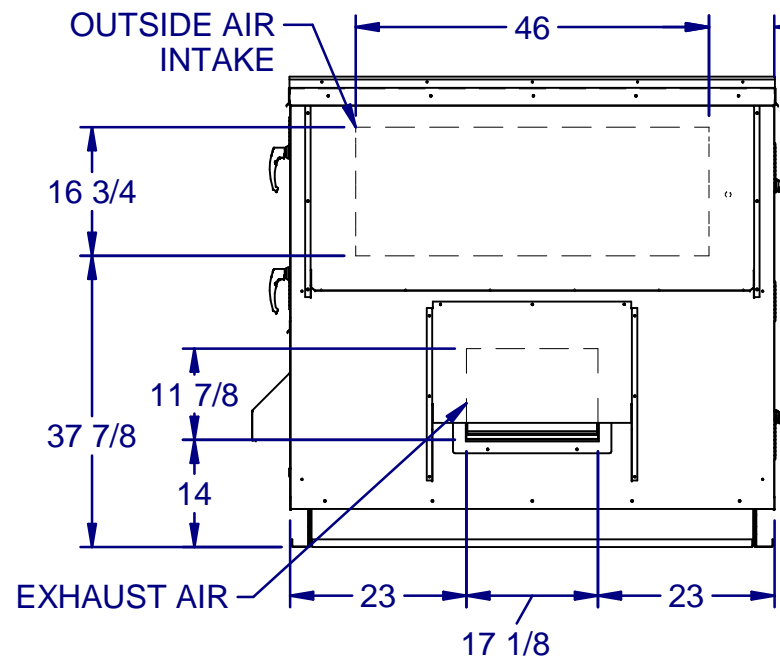

CONDENSER FAN

DRAWING NUMBER: 05041-2521	12/21/2015
TITLE: PR B1XL CAB HOR	1 OF 2

TOP PLAN VIEW
CONDENSING SIDE
NOT SHOWN

DRAWING NUMBER: 05041-2521	12/21/2015
TITLE: PR B1XL CAB HOR	2 OF 2