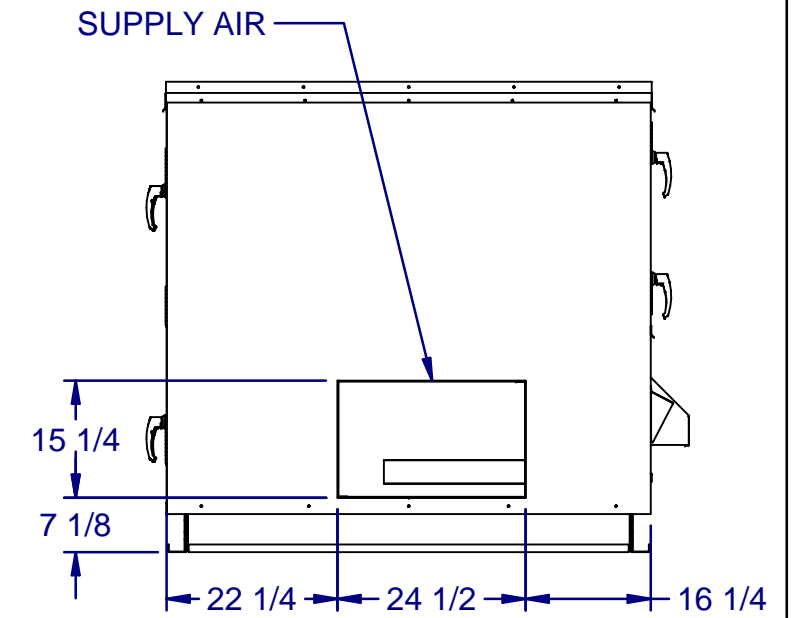

CONDENSER FAN

DRAWING NUMBER: 05041-2521	12/21/2015
TITLE: PR B1XL CAB HOR	1 OF 2

TOP PLAN VIEW
CONDENSING SIDE
NOT SHOWN

DRAWING NUMBER: 05041-2521	12/21/2015
TITLE: PR B1XL CAB HOR	2 OF 2