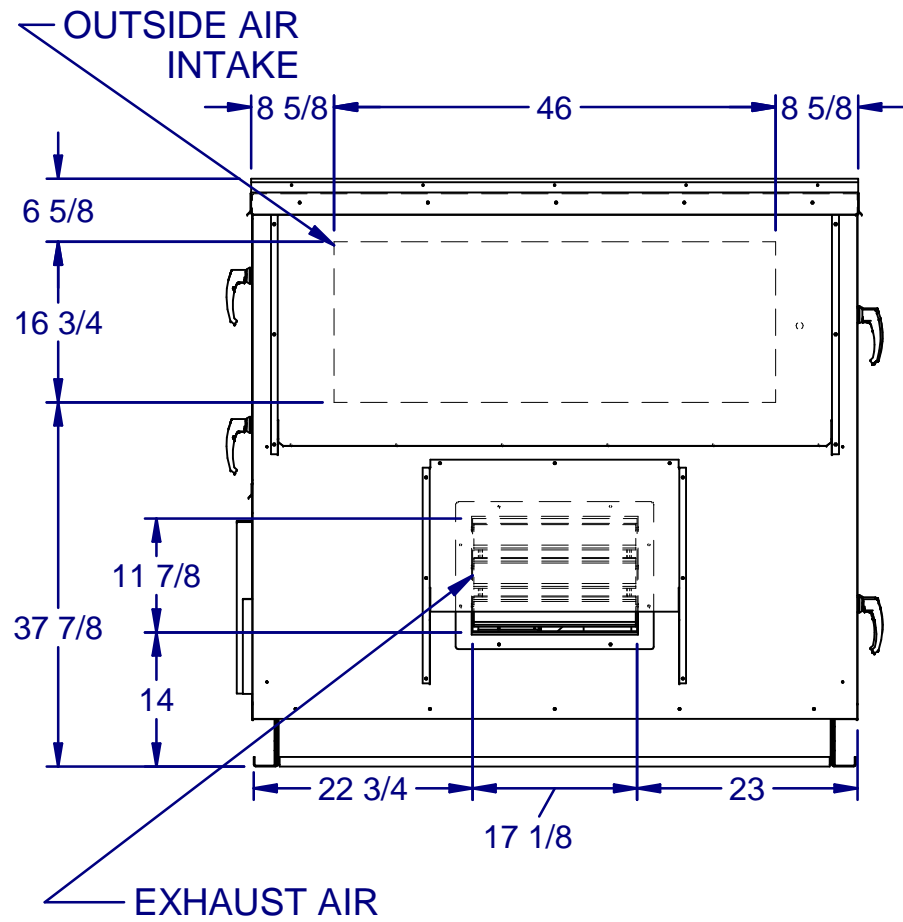

CONDENSER FAN

DRAWING NUMBER: 0795I-0658 2/21/2020

TITLE: PR B1 CAB SIDE SUPPLY SIDE RTRN 1 OF 2

TOP PLAN VIEW  
CONDENSING SIDE  
NOT SHOWN

DRAWING NUMBER: 0795I-0658	2/21/2020
TITLE: PR B1 CAB SIDE SUPPLY SIDE RTRN	2 OF 2