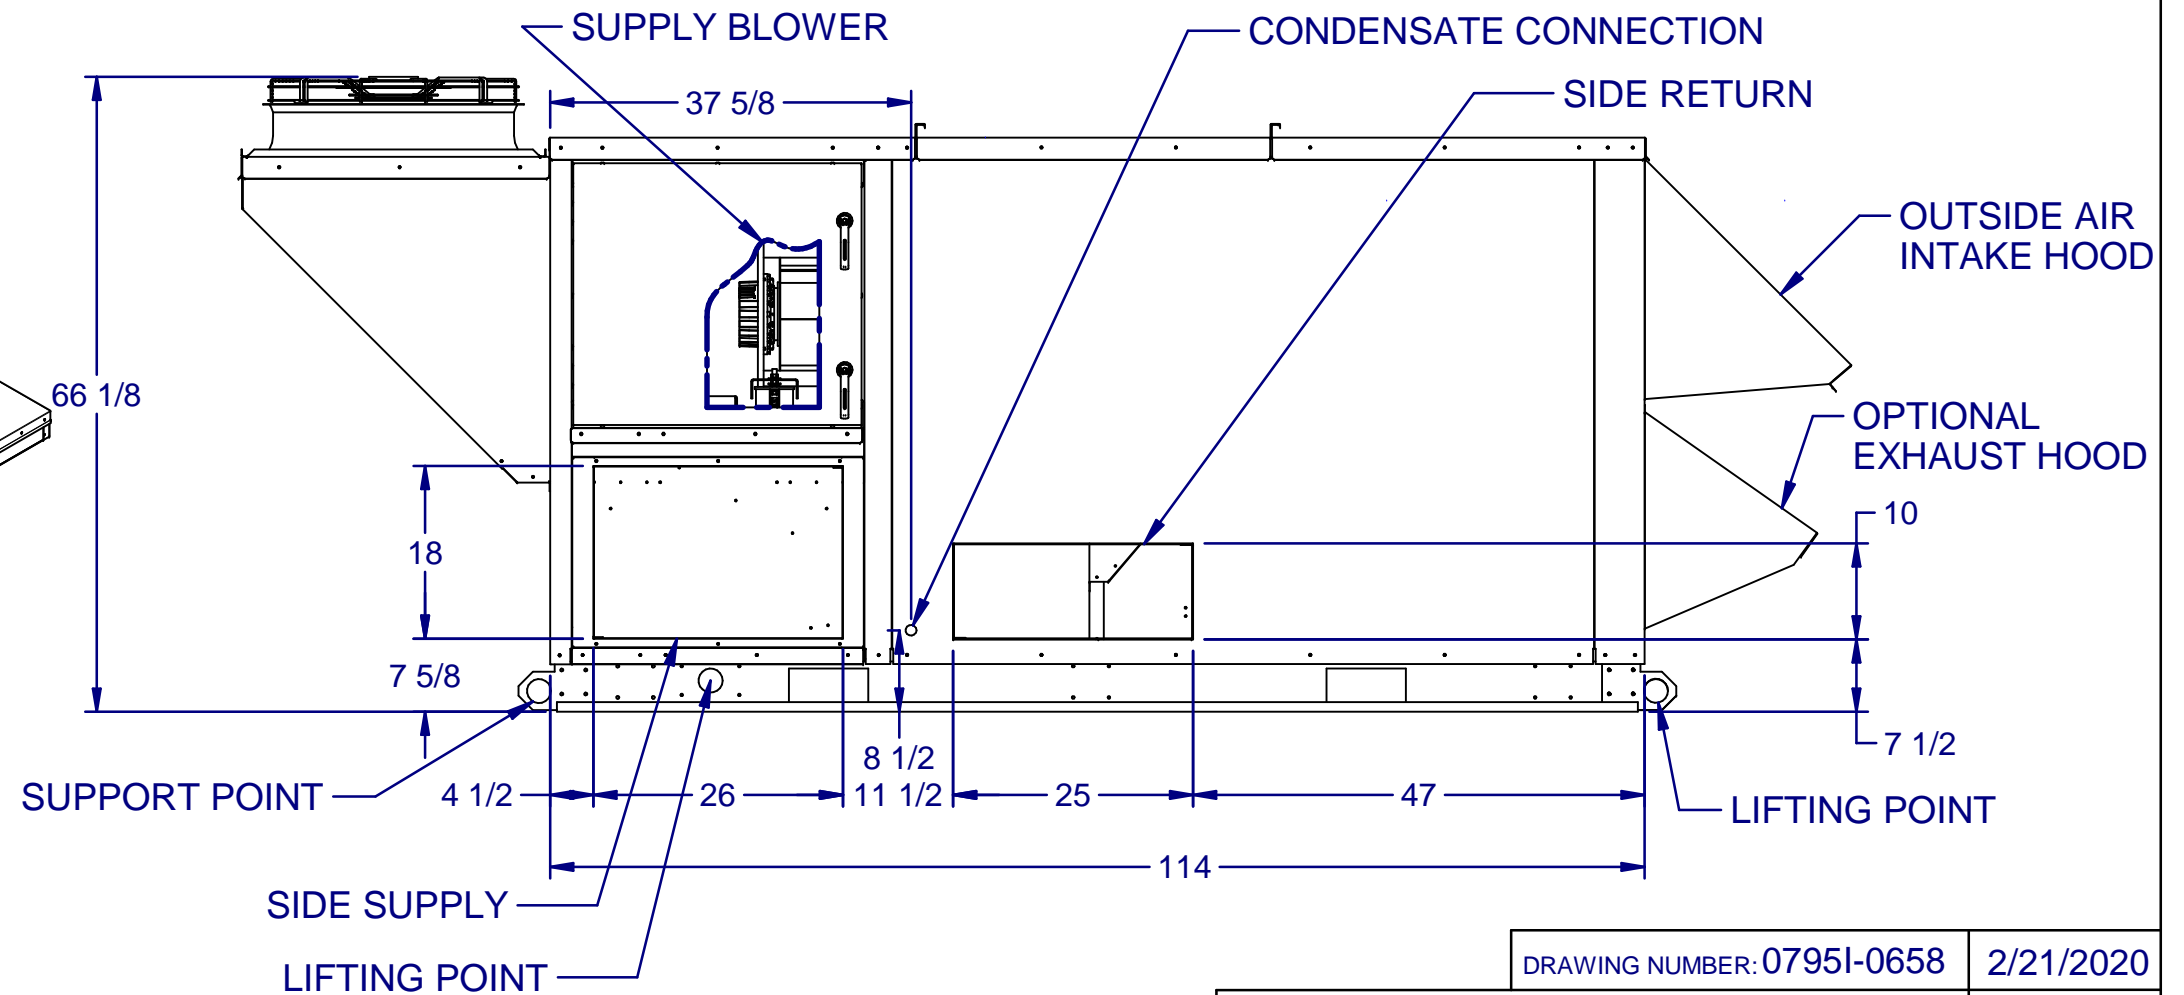

CONDENSER FAN

DRAWING NUMBER: 0795I-0658 2/21/2020

TITLE: PR B1 CAB SIDE SUPPLY SIDE RTRN 1 OF 2

TOP PLAN VIEW  
CONDENSING SIDE  
NOT SHOWN

DRAWING NUMBER: 0795I-0658	2/21/2020
TITLE: PR B1 CAB SIDE SUPPLY SIDE RTRN	2 OF 2