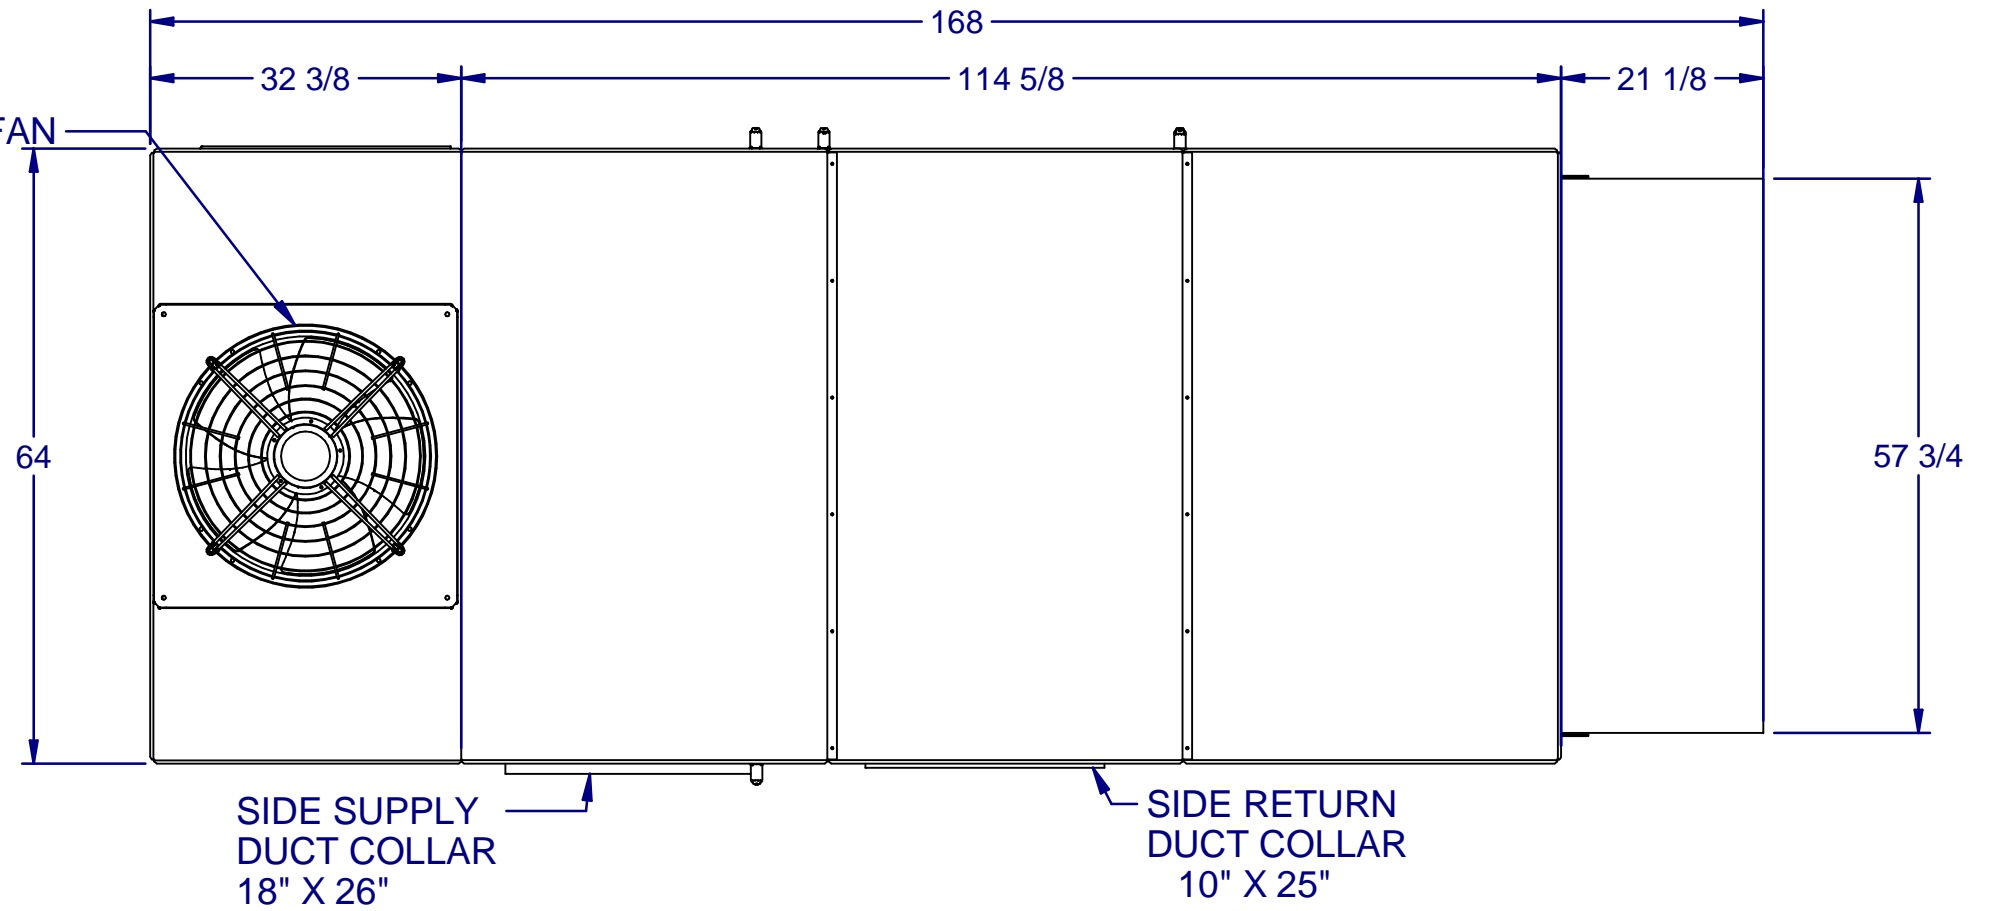

CONDENSER FAN

DRAWING NUMBER: 0795I-0658 2/21/2020

TITLE: PR B1 CAB SIDE SUPPLY SIDE RTRN 1 OF 2

TOP PLAN VIEW  
CONDENSING SIDE  
NOT SHOWN

DRAWING NUMBER: 0795I-0658	2/21/2020
TITLE: PR B1 CAB SIDE SUPPLY SIDE RTRN	2 OF 2