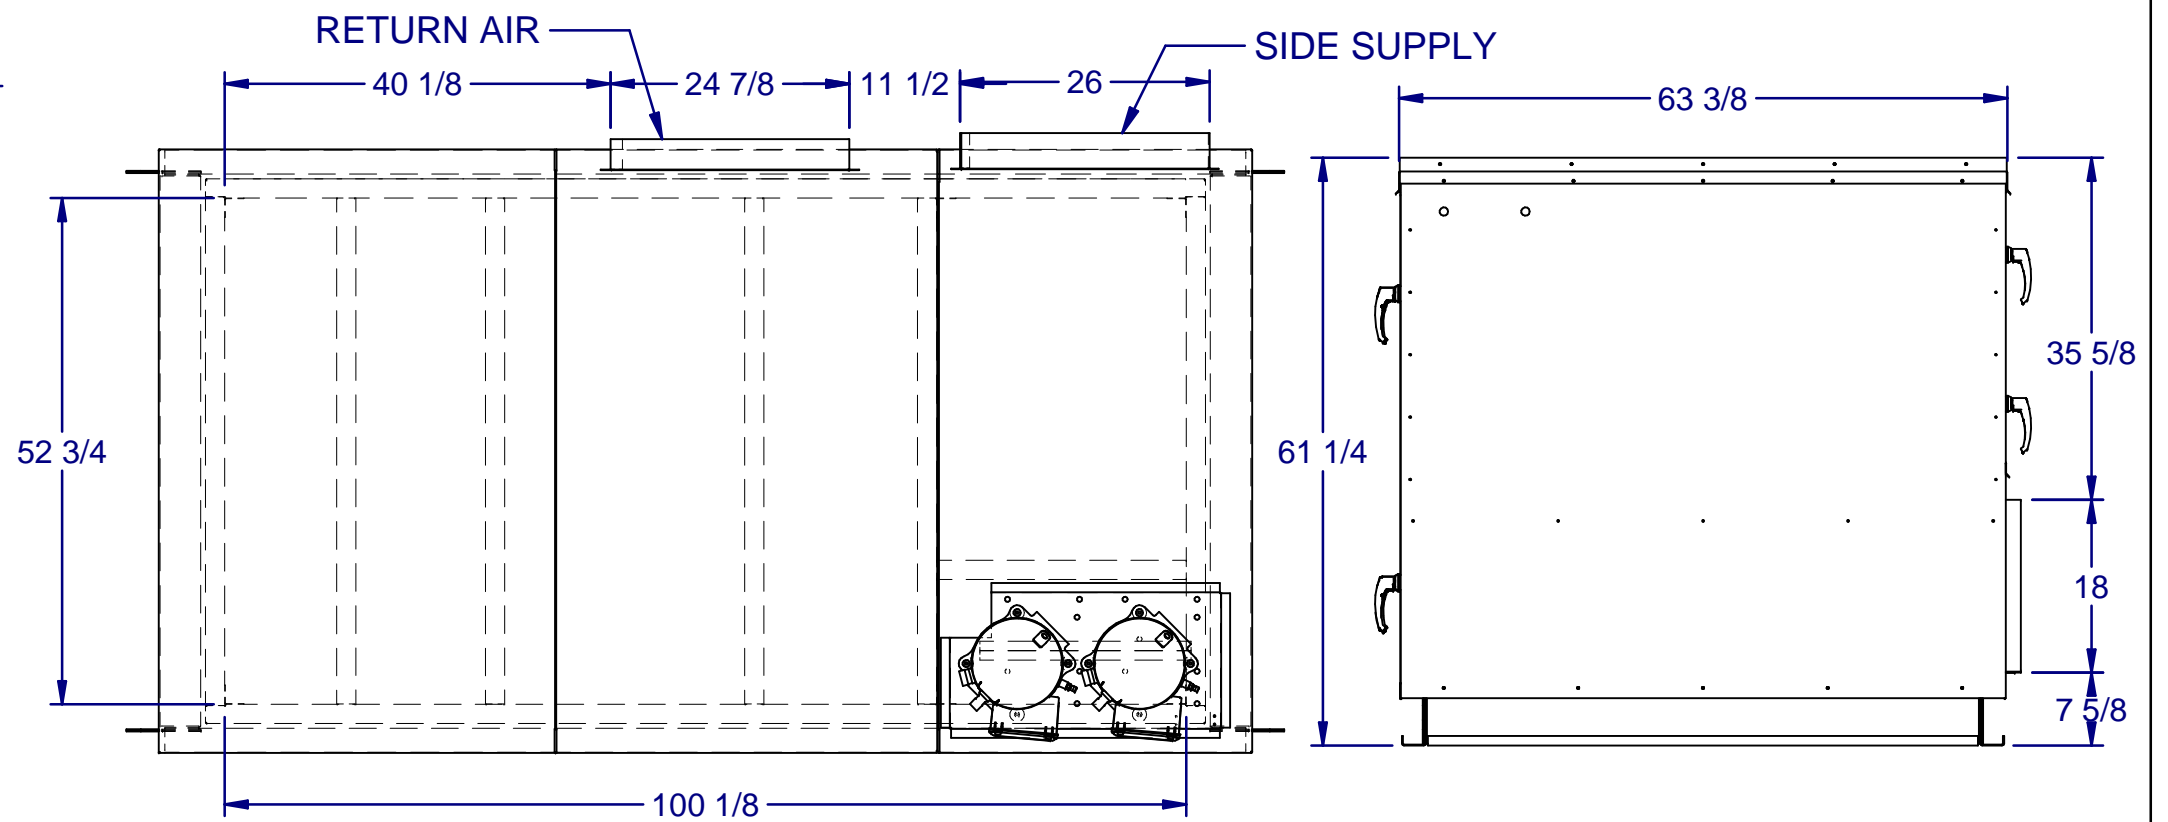

CONDENSER FAN

DRAWING NUMBER: 0795I-0658 2/21/2020

TITLE: PR B1 CAB SIDE SUPPLY SIDE RTRN 1 OF 2

TOP PLAN VIEW  
CONDENSING SIDE  
NOT SHOWN

DRAWING NUMBER: 0795I-0658	2/21/2020
TITLE: PR B1 CAB SIDE SUPPLY SIDE RTRN	2 OF 2