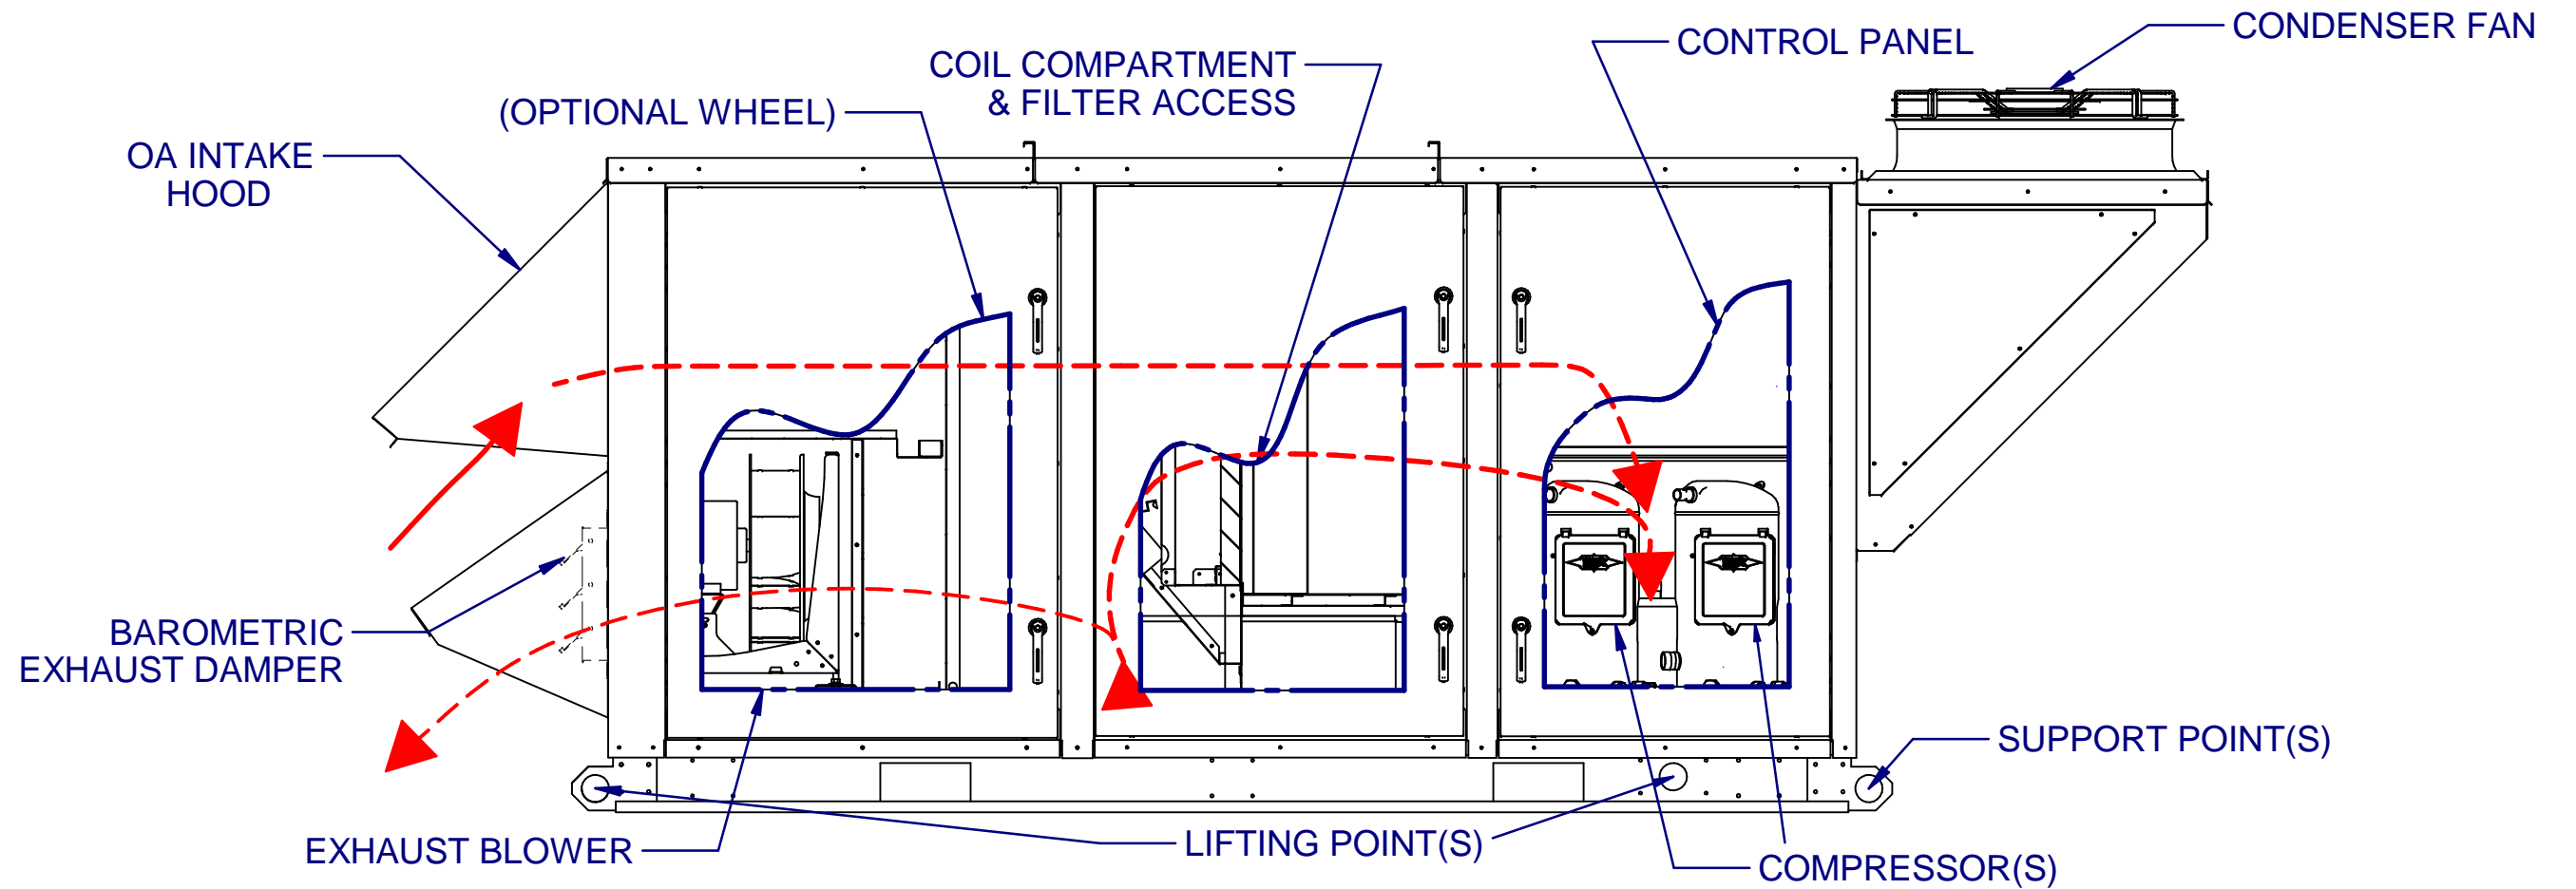

CONDENSER FAN

DRAWING NUMBER: 0795I-0658 2/21/2020

TITLE: PR B1 CAB SIDE SUPPLY SIDE RTRN 1 OF 2

TOP PLAN VIEW  
CONDENSING SIDE  
NOT SHOWN

DRAWING NUMBER: 0795I-0658	2/21/2020
TITLE: PR B1 CAB SIDE SUPPLY SIDE RTRN	2 OF 2