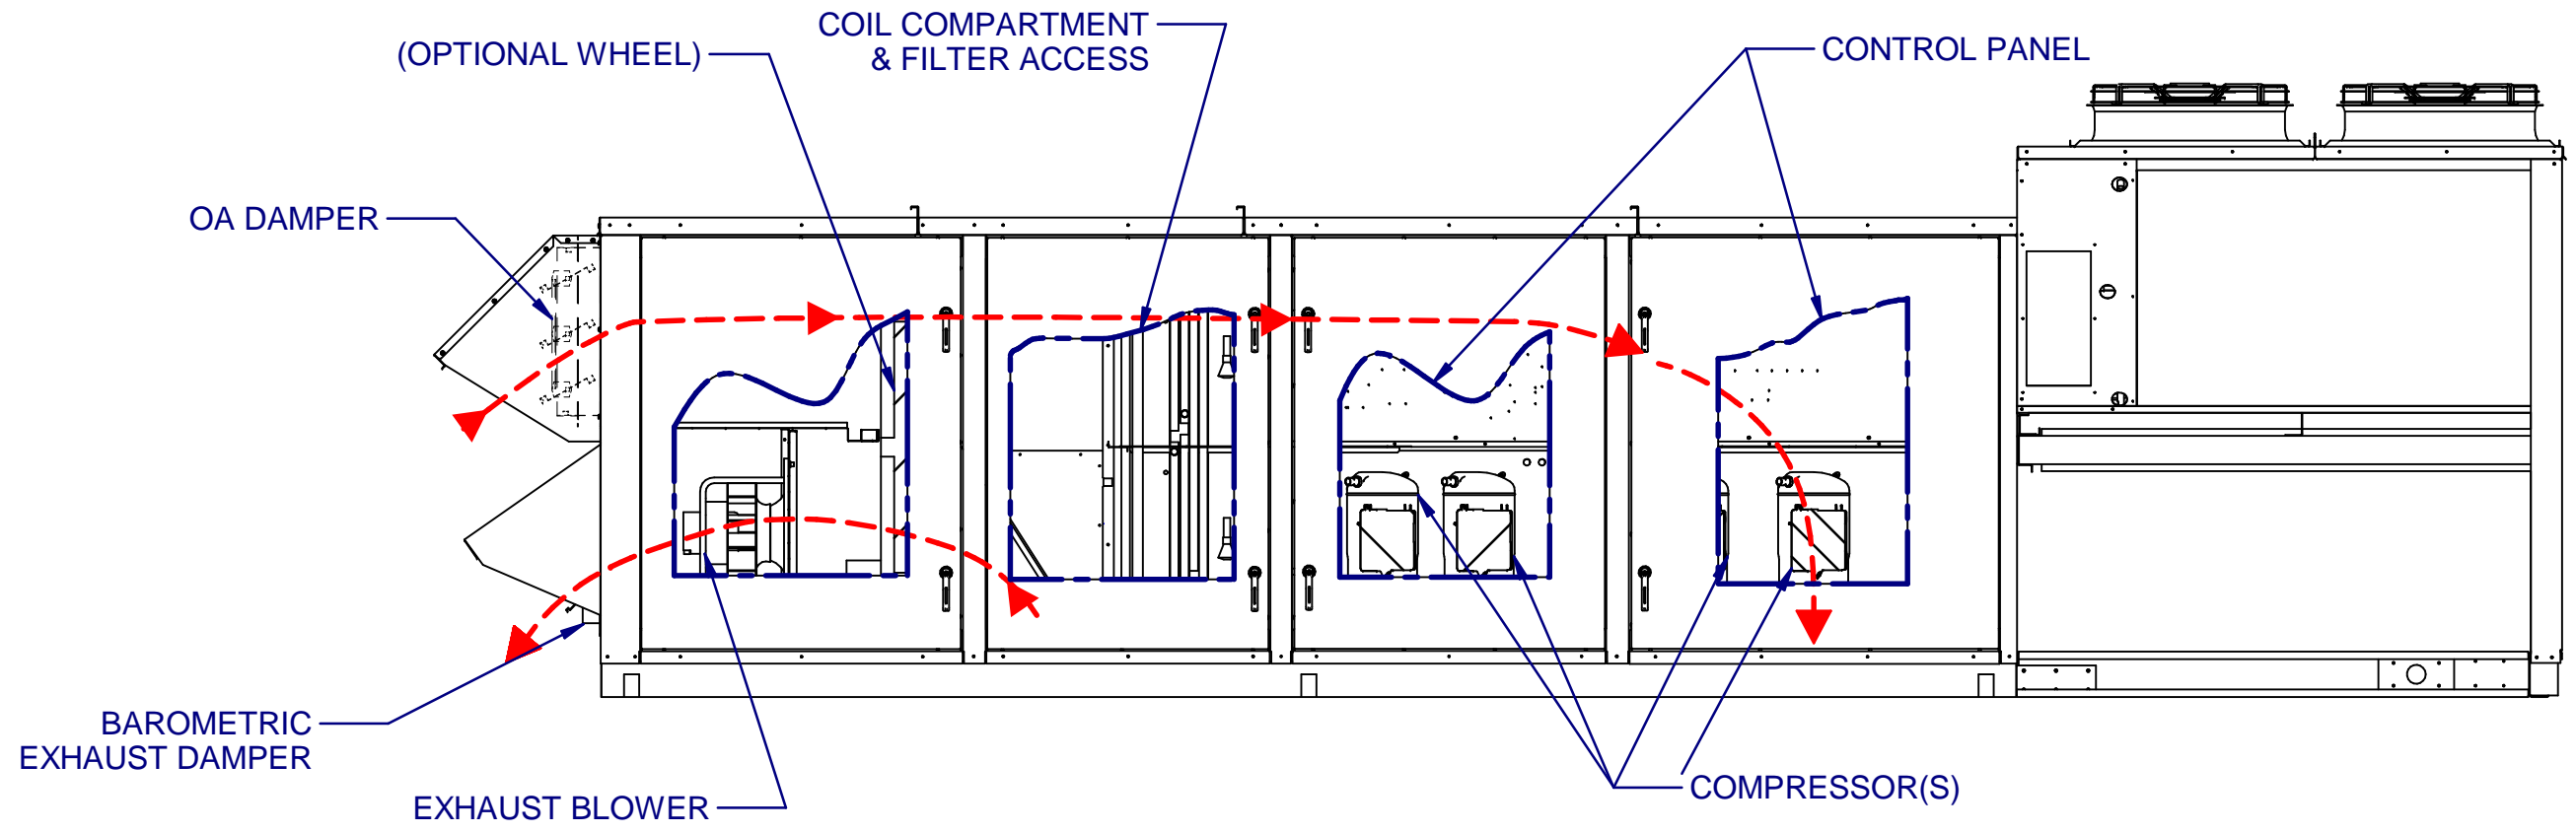

DRAWING NUMBER: 07951-4851	12/4/2020
TITLE: PR C4XL SR-SS CAB	1 OF 3

TOP PLAN VIEW  
 CONDENSING SIDE  
 NOT SHOWN

DRAWING NUMBER: 07951-4851	12/4/2020
TITLE: PR C4XL SR-SS CAB	2 OF 3

DRAWING NUMBER: 07951-4851	12/4/2020
TITLE: PR C4XL SR-SS CAB	3 OF 3