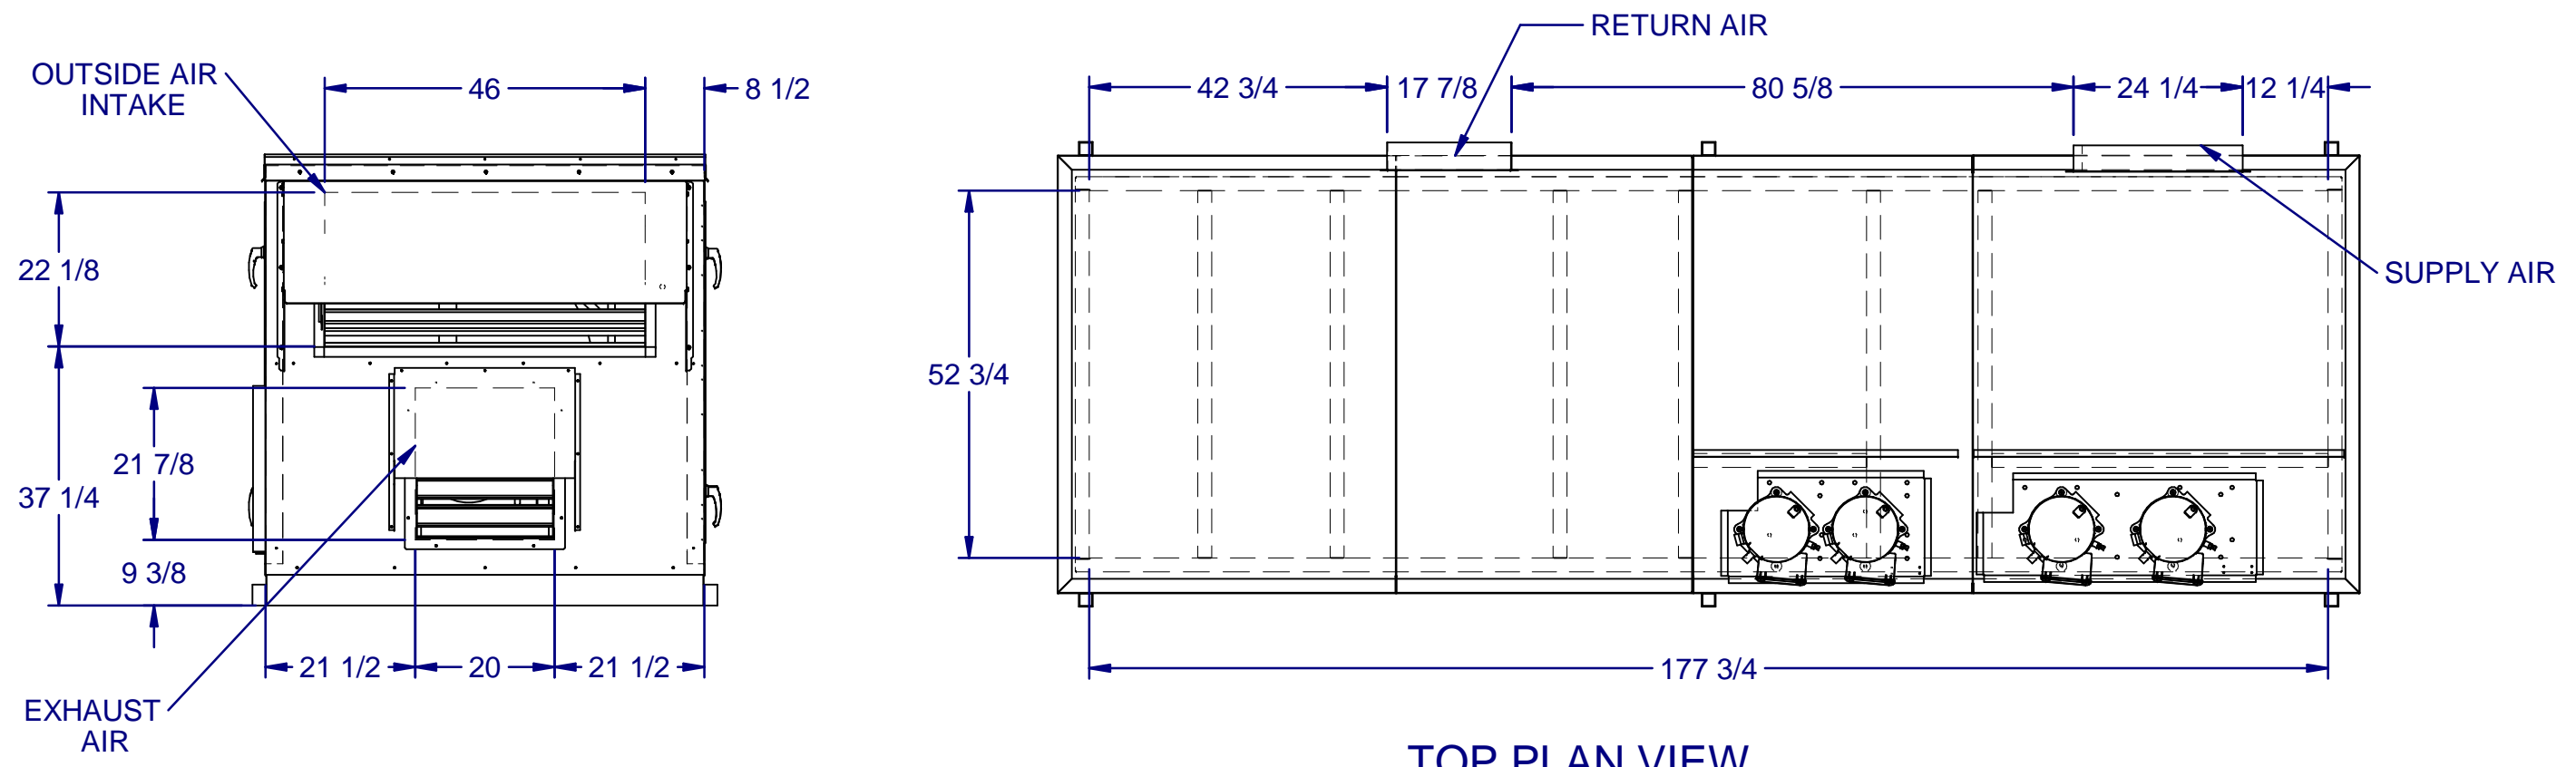

DRAWING NUMBER: 07951-4851	12/4/2020
TITLE: PR C4XL SR-SS CAB	1 OF 3

TOP PLAN VIEW  
 CONDENSING SIDE  
 NOT SHOWN

DRAWING NUMBER: 07951-4851	12/4/2020
TITLE: PR C4XL SR-SS CAB	2 OF 3

DRAWING NUMBER: 07951-4851	12/4/2020
TITLE: PR C4XL SR-SS CAB	3 OF 3