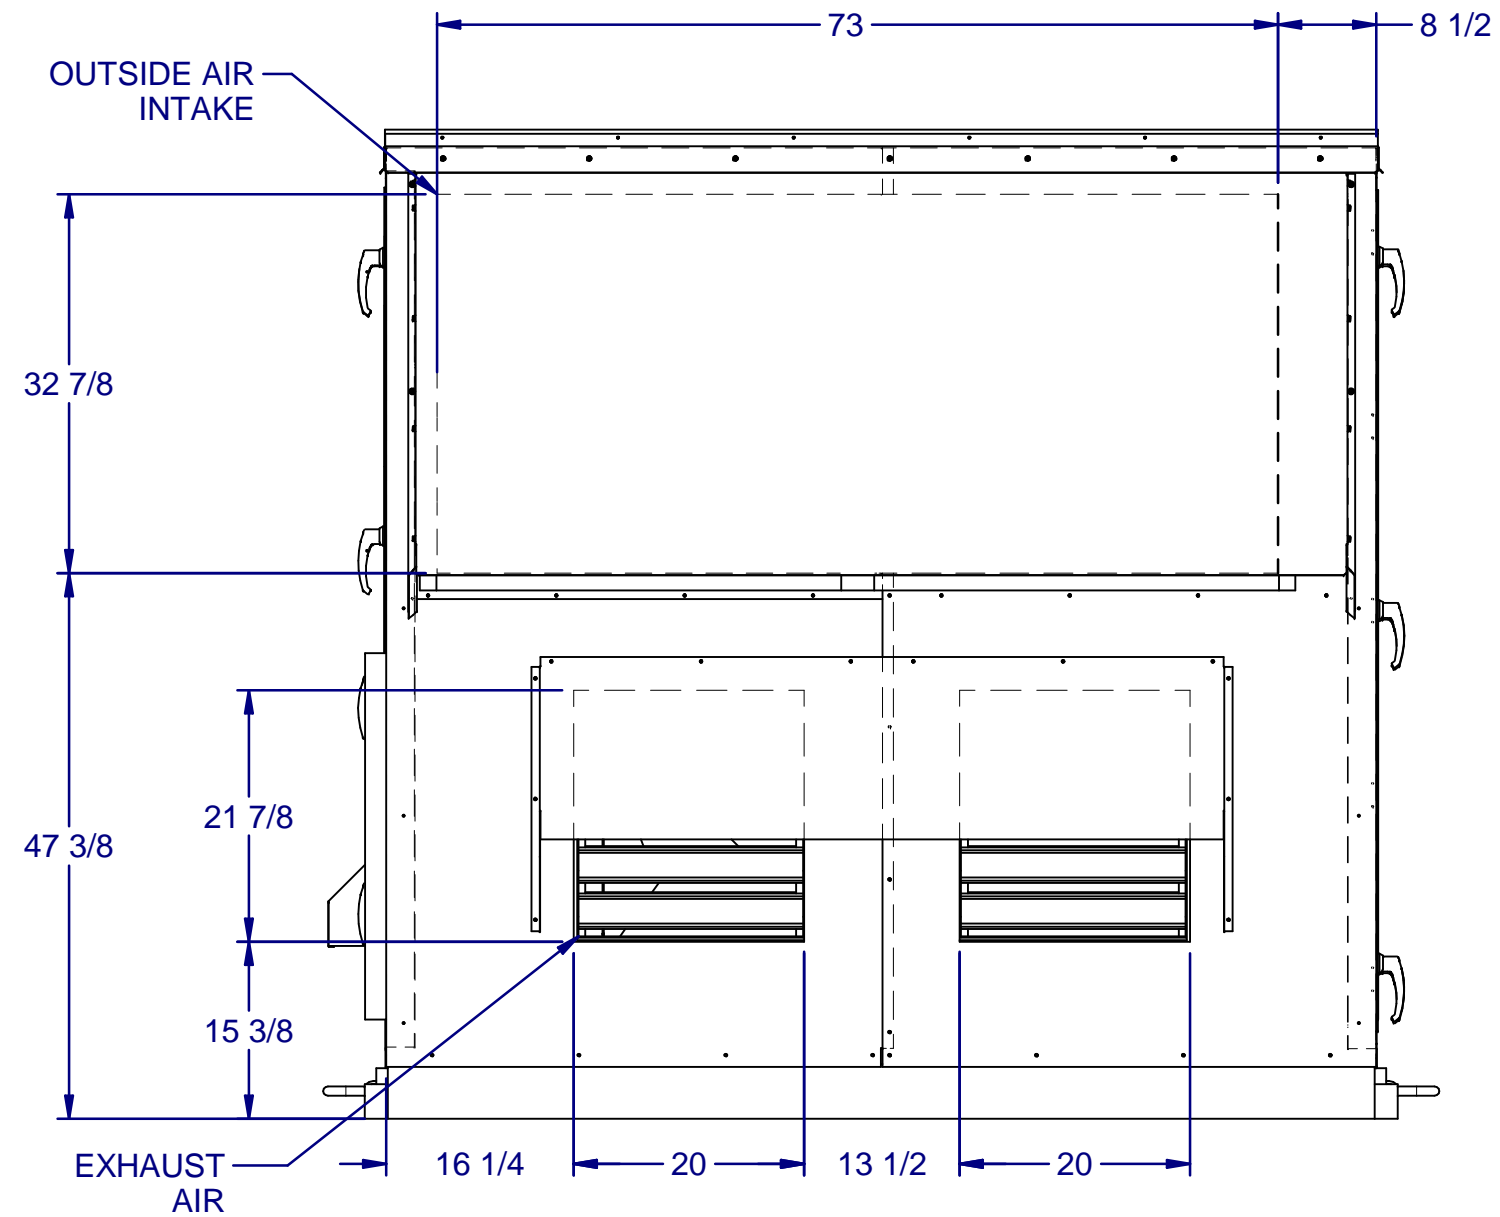

COND. CONN.	GAS COND. CONN.	GAS INLET CONN.	CWC CONN.	HWC CONN.
1" Ø SLIP CONN.	1/2" Ø FPT	100-400 MBH - 1/2"-3/4" Ø NPT	2 1/8"-2 5/8" Ø	3 1/8" Ø

DRAWING NUMBER: 07951-4858	12/9/2020
TITLE: PR WG D CAB CULTIVA HSR	1 OF 4

RIGHT VIEW

**TOP PLAN VIEW
CONDENSING SIDE
NOT SHOWN**

DRAWING NUMBER: 07951-4858	12/9/2020
TITLE: PR WG D CAB CULTIVA HSR	2 OF 4

FRONT VIEW

BACK VIEW

DRAWING NUMBER: 07951-4858	12/9/2020
TITLE: PR WG D CAB CULTIVA HSR	3 OF 4

DRAWING NUMBER: 07951-4858	12/9/2020
TITLE: PR WG D CAB CULTIVA HSR	4 OF 4