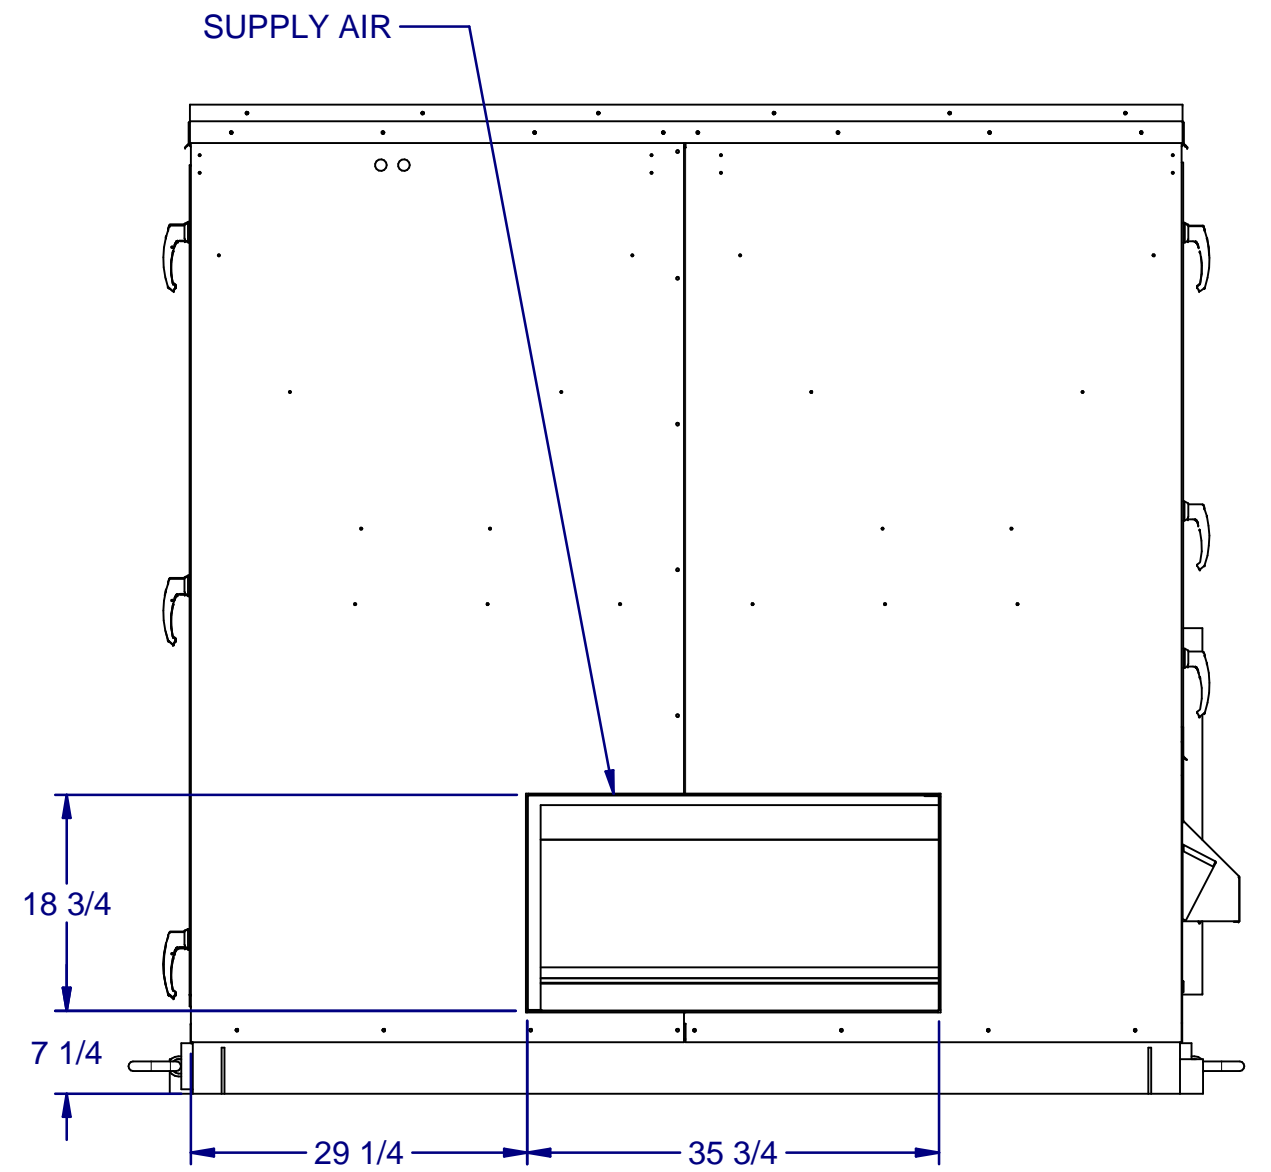

COND. CONN.	GAS COND. CONN.	GAS INLET CONN.	CWC CONN.	HWC CONN.
1" Ø SLIP CONN.	1/2" Ø FPT	100-400 MBH - 1/2"-3/4" Ø NPT	2 1/8"-2 5/8" Ø	3 1/8" Ø

DRAWING NUMBER: 07951-4858	12/9/2020
TITLE: PR WG D CAB CULTIVA HSR	1 OF 4

RIGHT VIEW

**TOP PLAN VIEW
CONDENSING SIDE
NOT SHOWN**

DRAWING NUMBER: 07951-4858	12/9/2020
TITLE: PR WG D CAB CULTIVA HSR	2 OF 4

FRONT VIEW

BACK VIEW

DRAWING NUMBER: 07951-4858	12/9/2020
TITLE: PR WG D CAB CULTIVA HSR	3 OF 4

DRAWING NUMBER: 07951-4858	12/9/2020
TITLE: PR WG D CAB CULTIVA HSR	4 OF 4