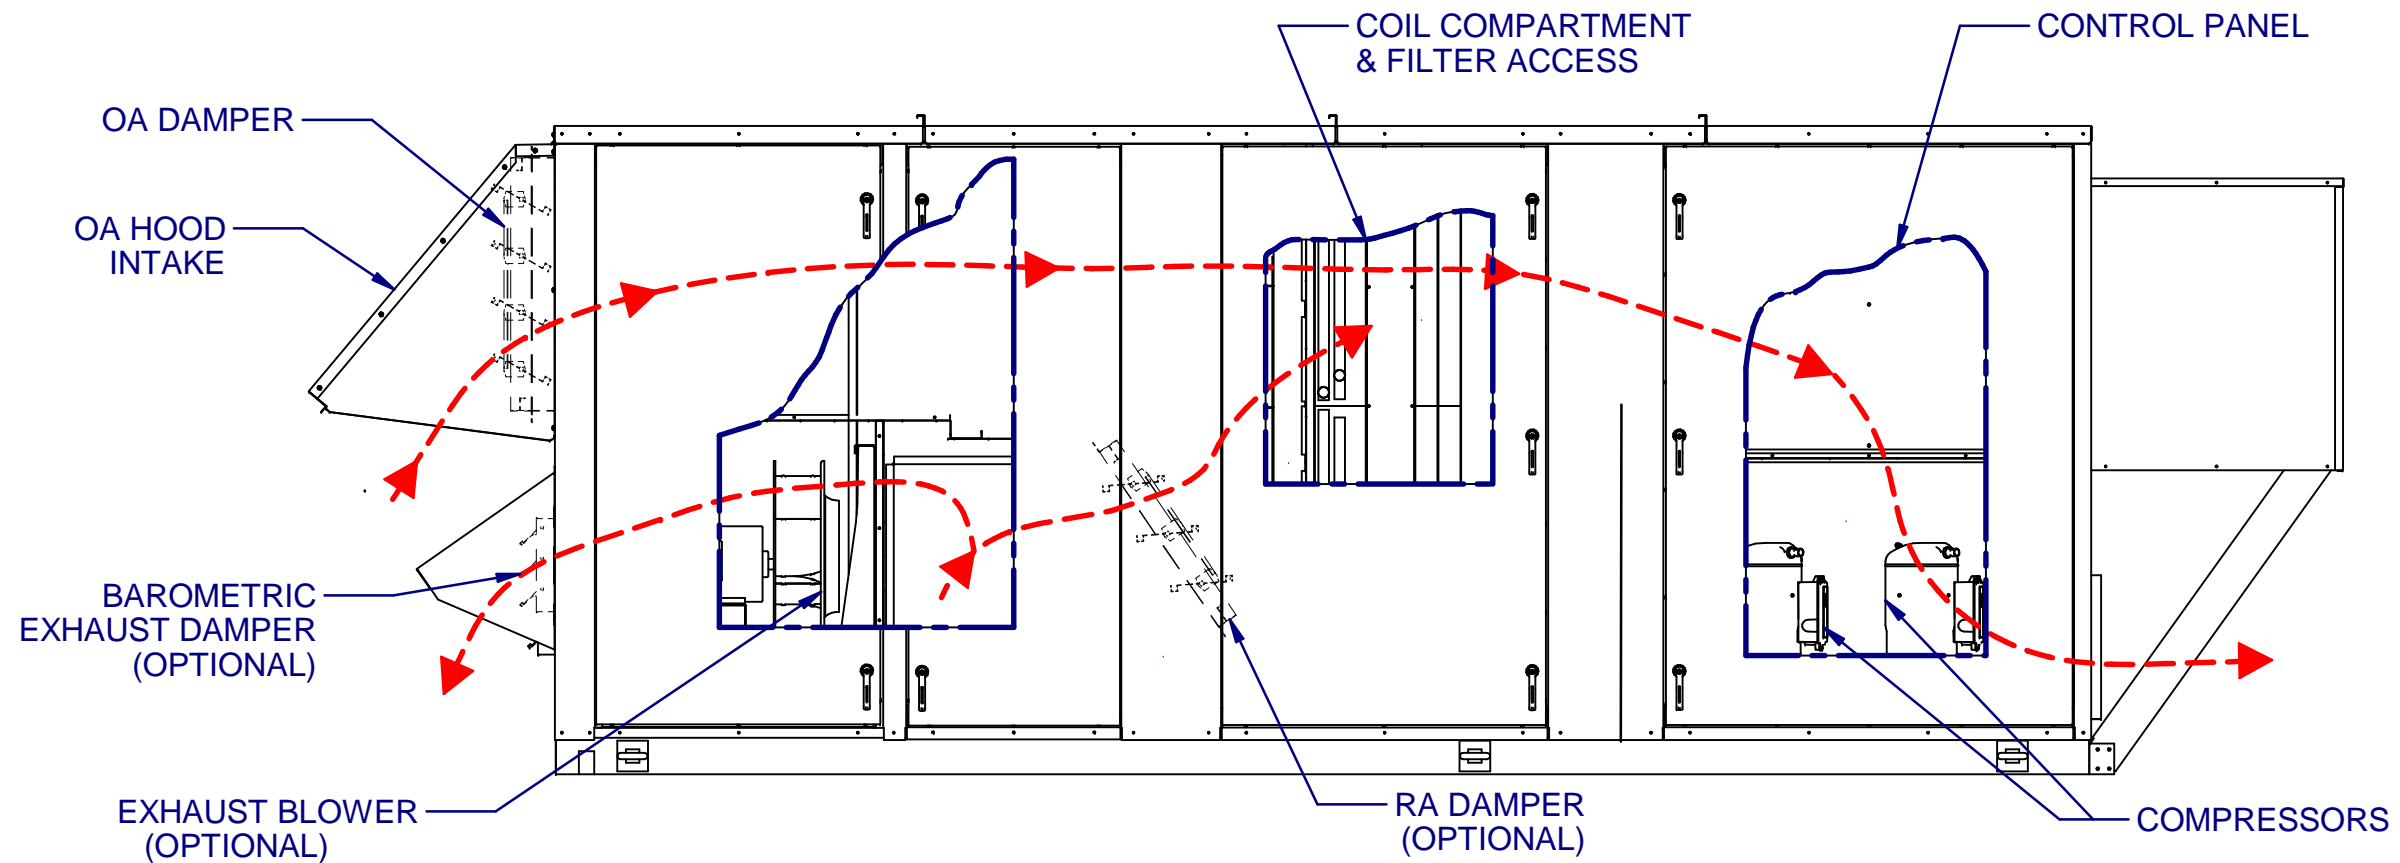

COND. CONN.	GAS COND. CONN.	GAS INLET CONN.	CWC CONN.	HWC CONN.
1" Ø SLIP CONN.	1/2" Ø FPT	100-400 MBH - 1/2"-3/4" Ø NPT	2 1/8"-2 5/8" Ø	3 1/8" Ø

DRAWING NUMBER: 07951-4858	12/9/2020
TITLE: PR WG D CAB CULTIVA HSR	1 OF 4