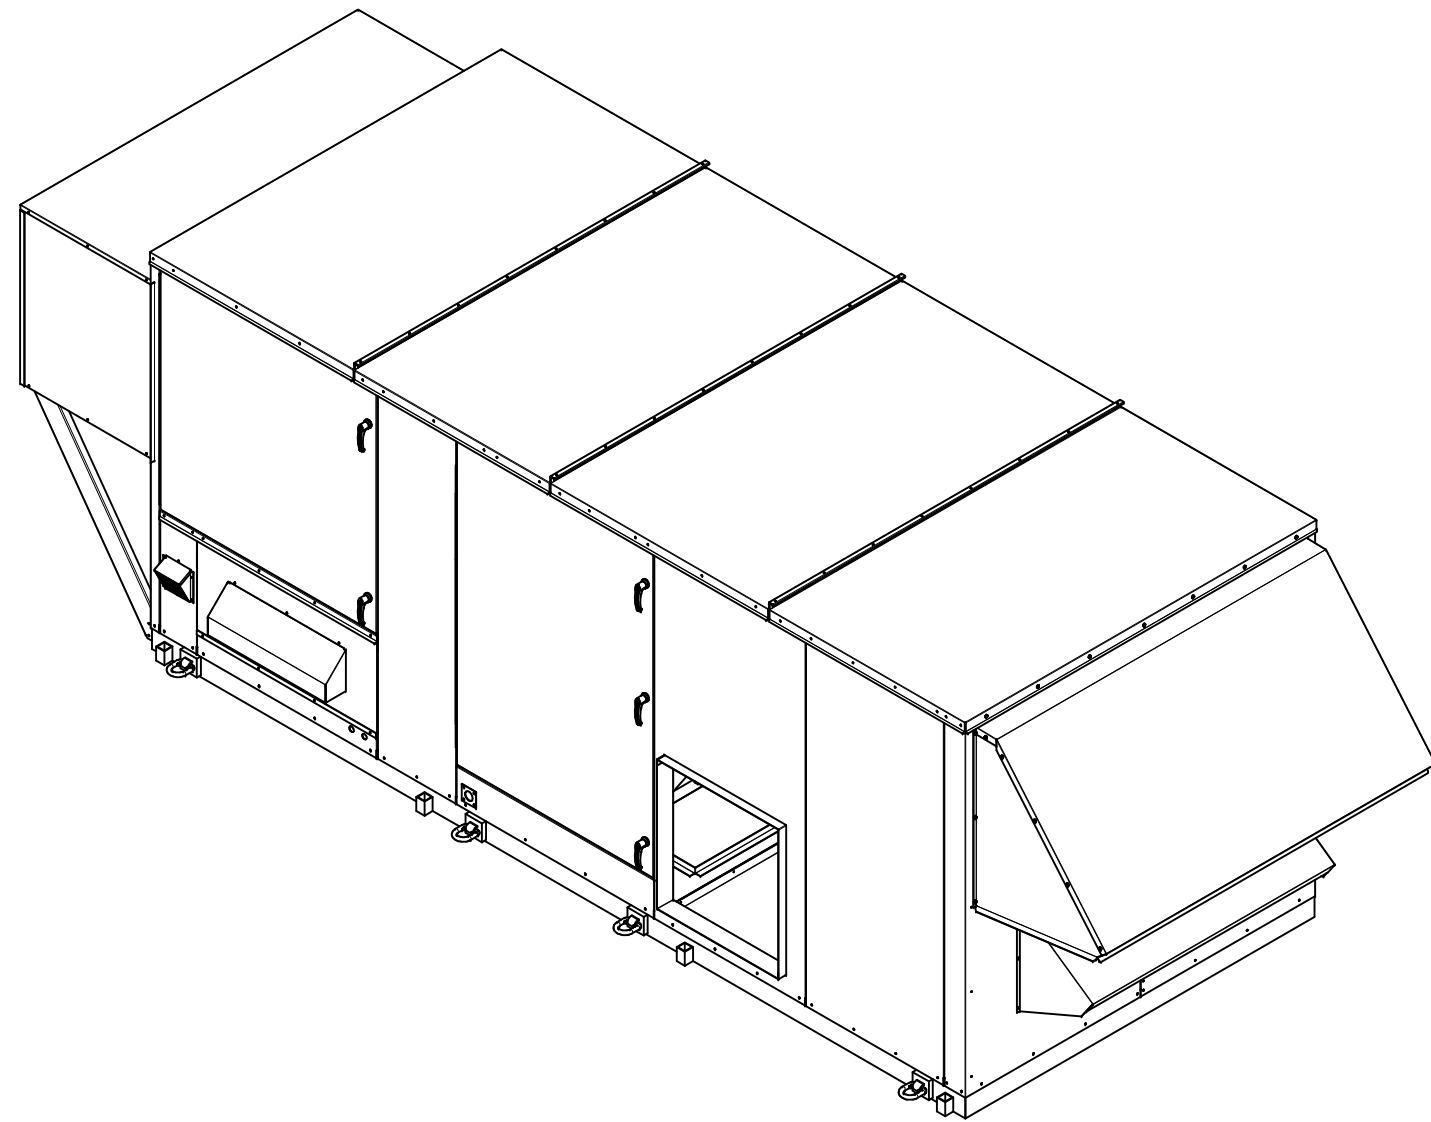

COND. CONN.	GAS COND. CONN.	GAS INLET CONN.	CWC CONN.	HWC CONN.
1" Ø SLIP CONN.	1/2" Ø FPT	100-400 MBH - 1/2"-3/4" Ø NPT	2 1/8"-2 5/8" Ø	3 1/8" Ø

DRAWING NUMBER: 07951-4858	12/9/2020
TITLE: PR WG D CAB CULTIVA HSR	1 OF 4

RIGHT VIEW

**TOP PLAN VIEW
CONDENSING SIDE
NOT SHOWN**

DRAWING NUMBER: 07951-4858	12/9/2020
TITLE: PR WG D CAB CULTIVA HSR	2 OF 4

FRONT VIEW

BACK VIEW

DRAWING NUMBER: 07951-4858	12/9/2020
TITLE: PR WG D CAB CULTIVA HSR	3 OF 4

DRAWING NUMBER: 07951-4858	12/9/2020
TITLE: PR WG D CAB CULTIVA HSR	4 OF 4