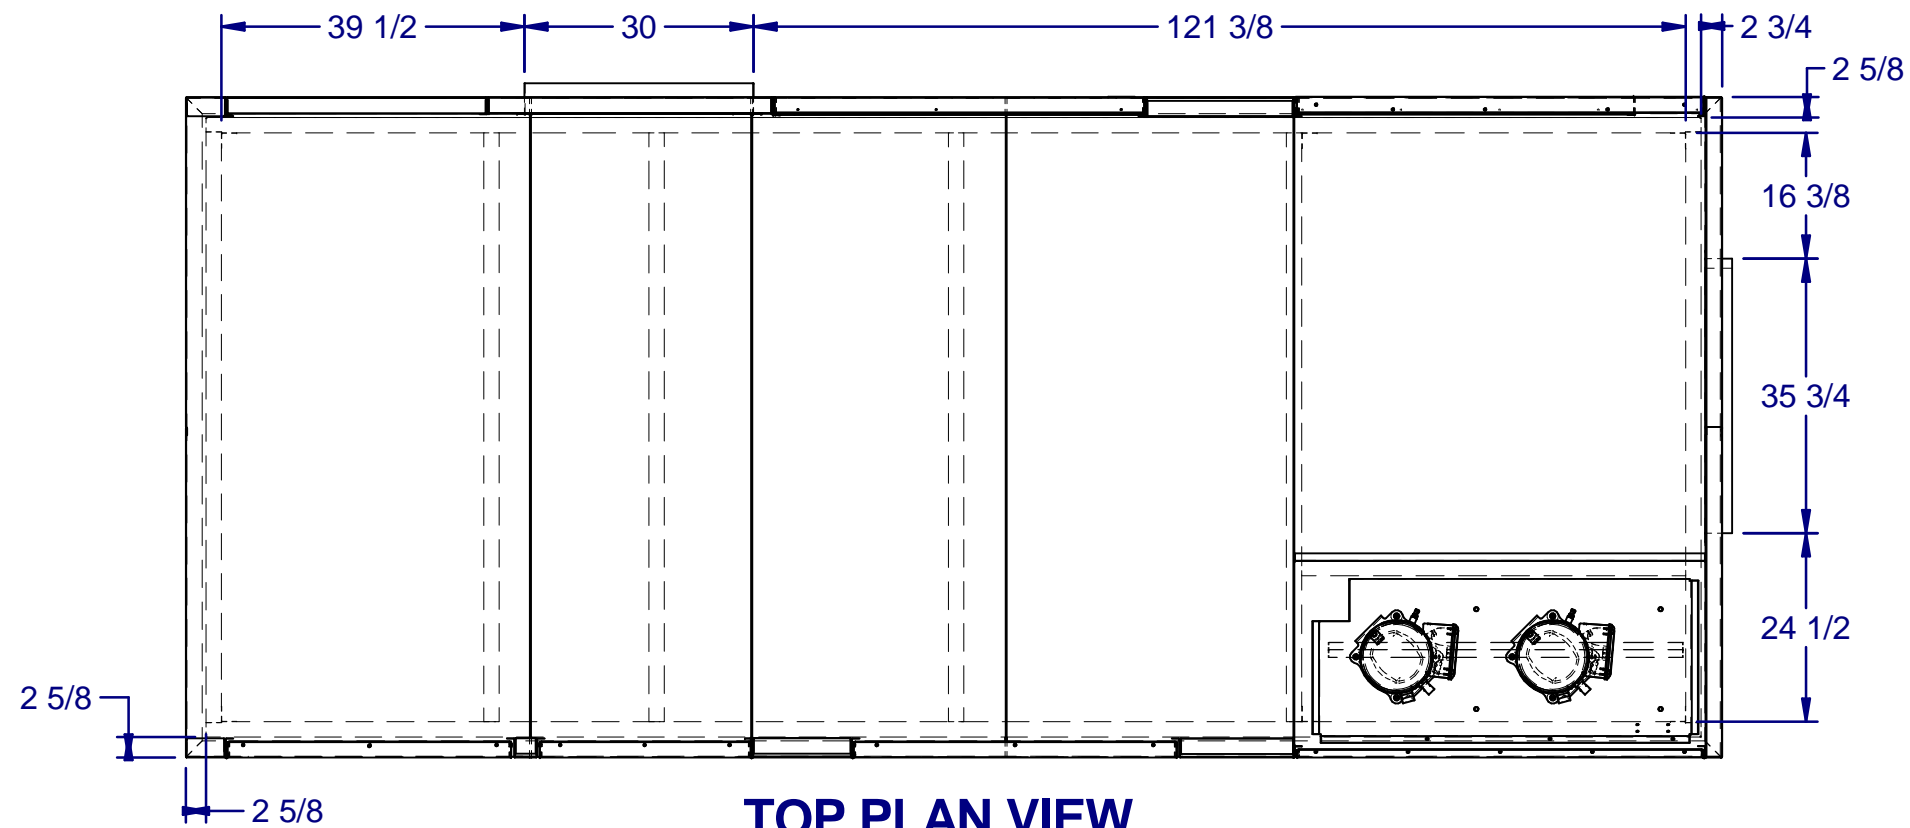

COND. CONN.	GAS COND. CONN.	GAS INLET CONN.	CWC CONN.	HWC CONN.
1" Ø SLIP CONN.	1/2" Ø FPT	100-400 MBH - 1/2"-3/4" Ø NPT	2 1/8"-2 5/8" Ø	3 1/8" Ø

DRAWING NUMBER: 07951-4858	12/9/2020
TITLE: PR WG D CAB CULTIVA HSR	1 OF 4

RIGHT VIEW

**TOP PLAN VIEW
CONDENSING SIDE
NOT SHOWN**

DRAWING NUMBER: 07951-4858	12/9/2020
TITLE: PR WG D CAB CULTIVA HSR	2 OF 4

FRONT VIEW

BACK VIEW

DRAWING NUMBER: 07951-4858	12/9/2020
TITLE: PR WG D CAB CULTIVA HSR	3 OF 4

DRAWING NUMBER: 07951-4858	12/9/2020
TITLE: PR WG D CAB CULTIVA HSR	4 OF 4